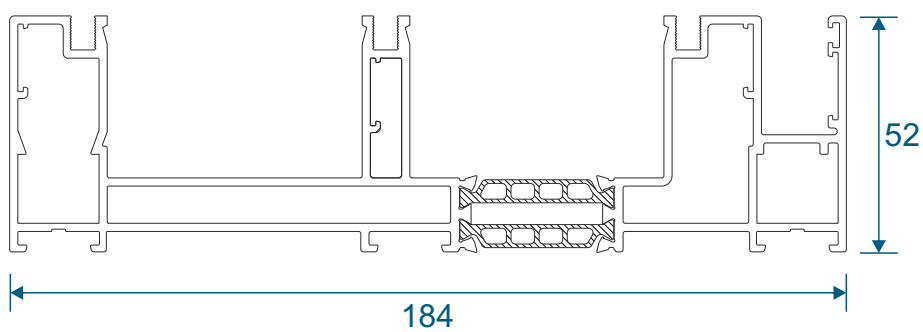

Two Track

Threshold	12
Threshold With Cill	13
Head	14
Head With Extension	15
Jamb	16

Three Track

Threshold	17
Threshold With Cill	18
Head	19
Head With Extension	20
Jamb	21

Interlocks

Slim - Standard & Medium Duty	22
Slim - Heavy Duty	23
Standard	24
Single Heavy Duty	25
Double Heavy Duty	26

Meeting Stiles

4 Panel Stile	27
3 Panel, Two Track Stile	28

Outer Frames

VG511N - Two Track

VG513N - Three Track

Sash & Beads

VG521N - Sash

VG560 - 28mm Sash Bead

VG416 - 24mm Sash Bead

VG565 - Slim Interlock Bead

Cover Plates

VG514 - Two Track Cover

VG515 - Three Track Cover

VG537 - Slim Interlock Cover

VG530 - Interlock Cover

Slim Interlockers

Two Track

Threshold

Two Track

Threshold With Cill

Two Track

Head

Two Track

Head With Extension (Used For Trickle Vents)