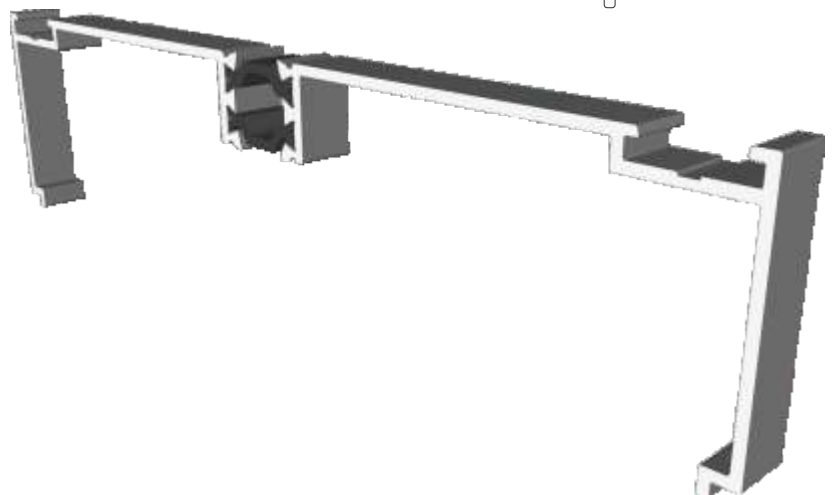

Meeting Stiles

VG542 - Meeting Stile (4 panels on two tracks)

VG632 - Meeting Stile (3 panels on a two tracks)

Head Extensions

VG572 - Two Track Head Extension For VG511N

VG573 - Three Track Head Extension For VG513N