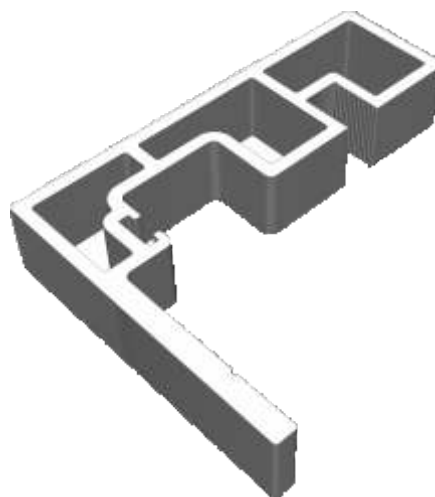

VG416 - 24mm Sash Bead

VG565 - Slim Interlock Bead

Cover Plates

VG514 - Two Track Cover

VG515 - Three Track Cover

VG537 - Slim Interlock Cover

VG530 - Interlock Cover

Slim Interlockers

VG535 - Slim Internal Interlock

VG536 - Slim External Interlock

VG534 - Slim Internal Interlock

VG539 - Slim Reinforced External Interlock

Heavy Duty Interlock

VG532 - Heavy Duty Section

VG533 - Heavy Duty Cover Cap

Meeting Stiles

VG542 - Meeting Stile (4 panels on two tracks)

VG632 - Meeting Stile (3 panels on a two tracks)

Head Extensions

VG572 - Two Track Head Extension For VG511N

VG573 - Three Track Head Extension For VG513N

Cills

ETC458 - 190mm Cill

ETC451 - 85mm Cill / ETC457 - 150mm Cill For Three Track VG513

PVC Parts & Extras

UG050 - PVC Infill

VG553 / UG852 - PVC Interlock & Infill

VG552N - PVC Slim Interlock

VL72 - Weather Drip