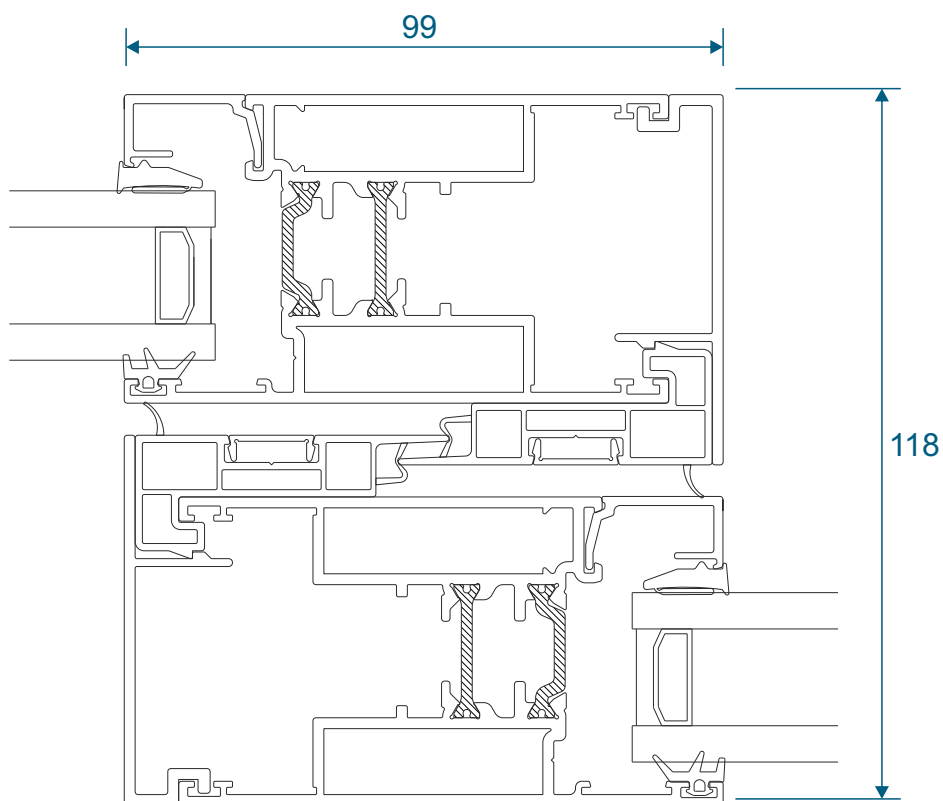

Two Track

Jamb

Three Track

Threshold

Three Track

Threshold With Cill

Three Track

Head

Three Track

Head With Extension (Used For Trickle Vents)

Three Track

Jamb

Interlocks

Slim - Standard Duty

Slim - Medium Duty

Interlocks

Slim - Heavy Duty

Interlocks

Standard

Interlocks

Single Heavy Duty

Interlocks

Double Heavy Duty

Only available on 2 or 4 panel configurations.

Meeting Stiles

Standard 4 Pane

Meeting Stiles

3 Panels On Two Tracks

Main Office & Factory

Units 4-5, t: 01268 681612 (20 lines)
Charfleets Road, f: 01268 510058
Canvey Island, e: sales@duration.co.uk
Essex. SS8 0PQ w: www.duration.co.uk