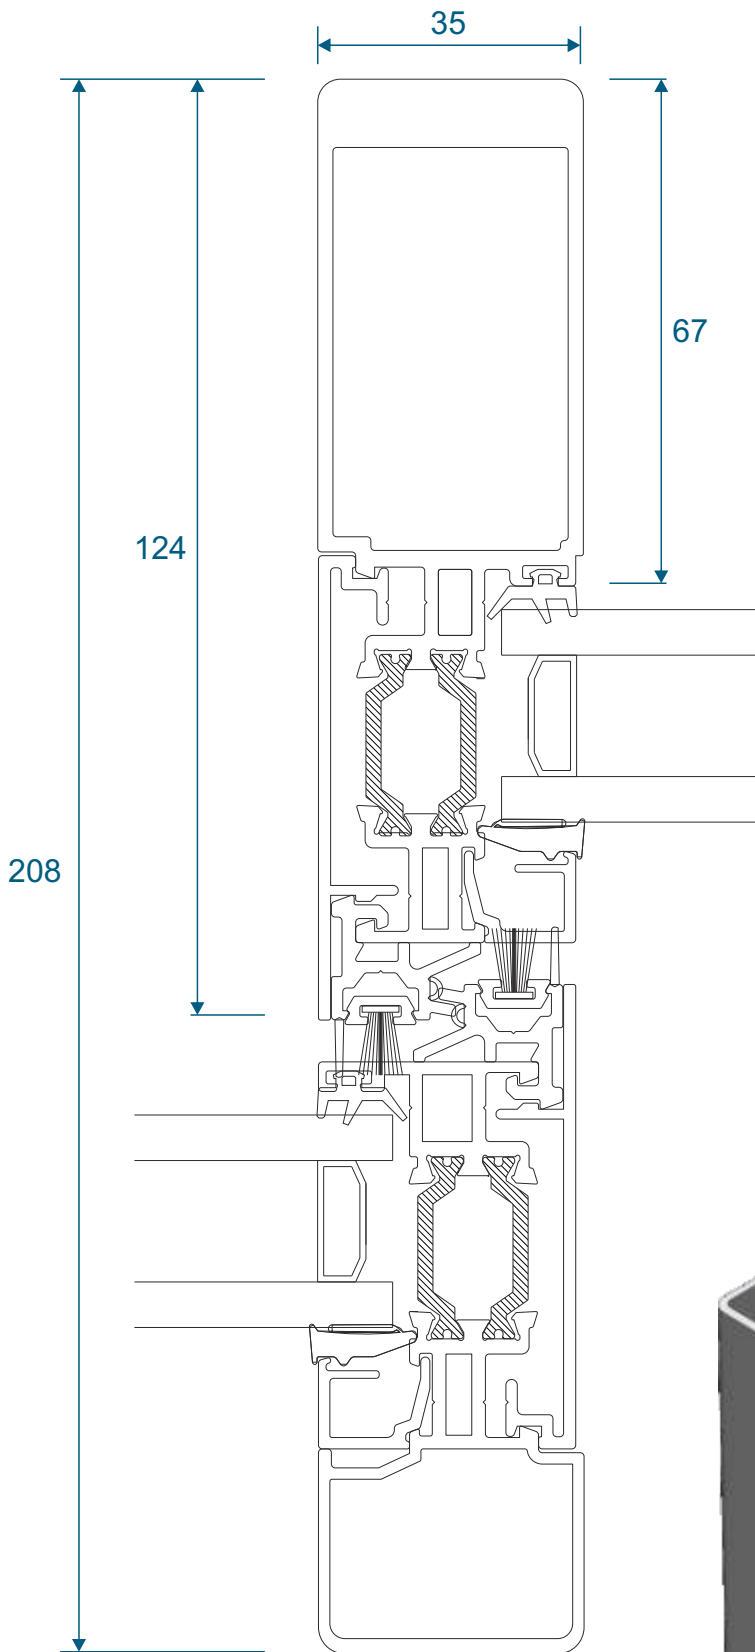

Two Track

Threshold

Two Track

Threshold With Cill

Two Track

Head

Two Track

Head With Extension (Used For Trickle Vents)

Two Track

Jamb

Three Track

Threshold

Three Track

Threshold With Cill

Three Track

Head

Three Track

Head With Extension (Used For Trickle Vents)

Three Track

Jamb

Interlocks

Slim - Standard Duty

Slim - Medium Duty

Interlocks

Slim - Heavy Duty

Interlocks

Standard

Interlocks

Single Heavy Duty

Interlocks

Double Heavy Duty

Only available on 2 or 4 panel configurations.