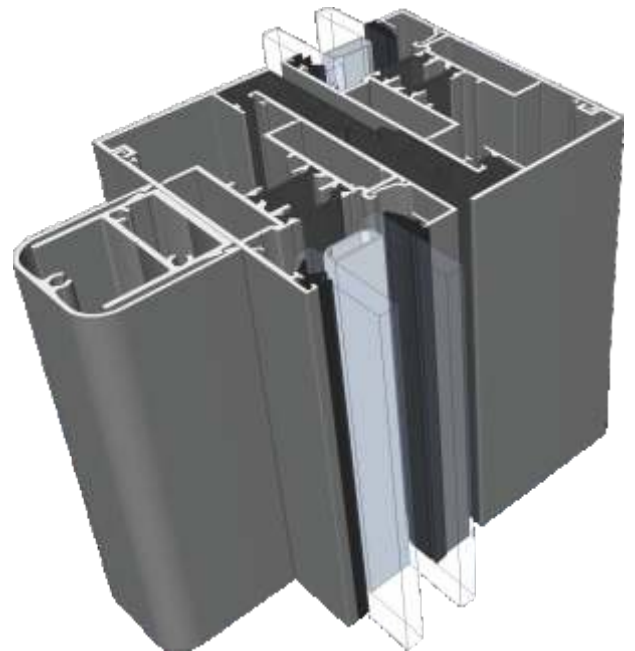

Three Track

Head With Extension (Used For Trickle Vents)

Three Track

Jamb

Interlocks

Slim - Standard Duty

Slim - Medium Duty

Interlocks

Slim - Heavy Duty

Interlocks

Standard

Interlocks

Single Heavy Duty

Interlocks

Double Heavy Duty

Only available on 2 or 4 panel configurations.