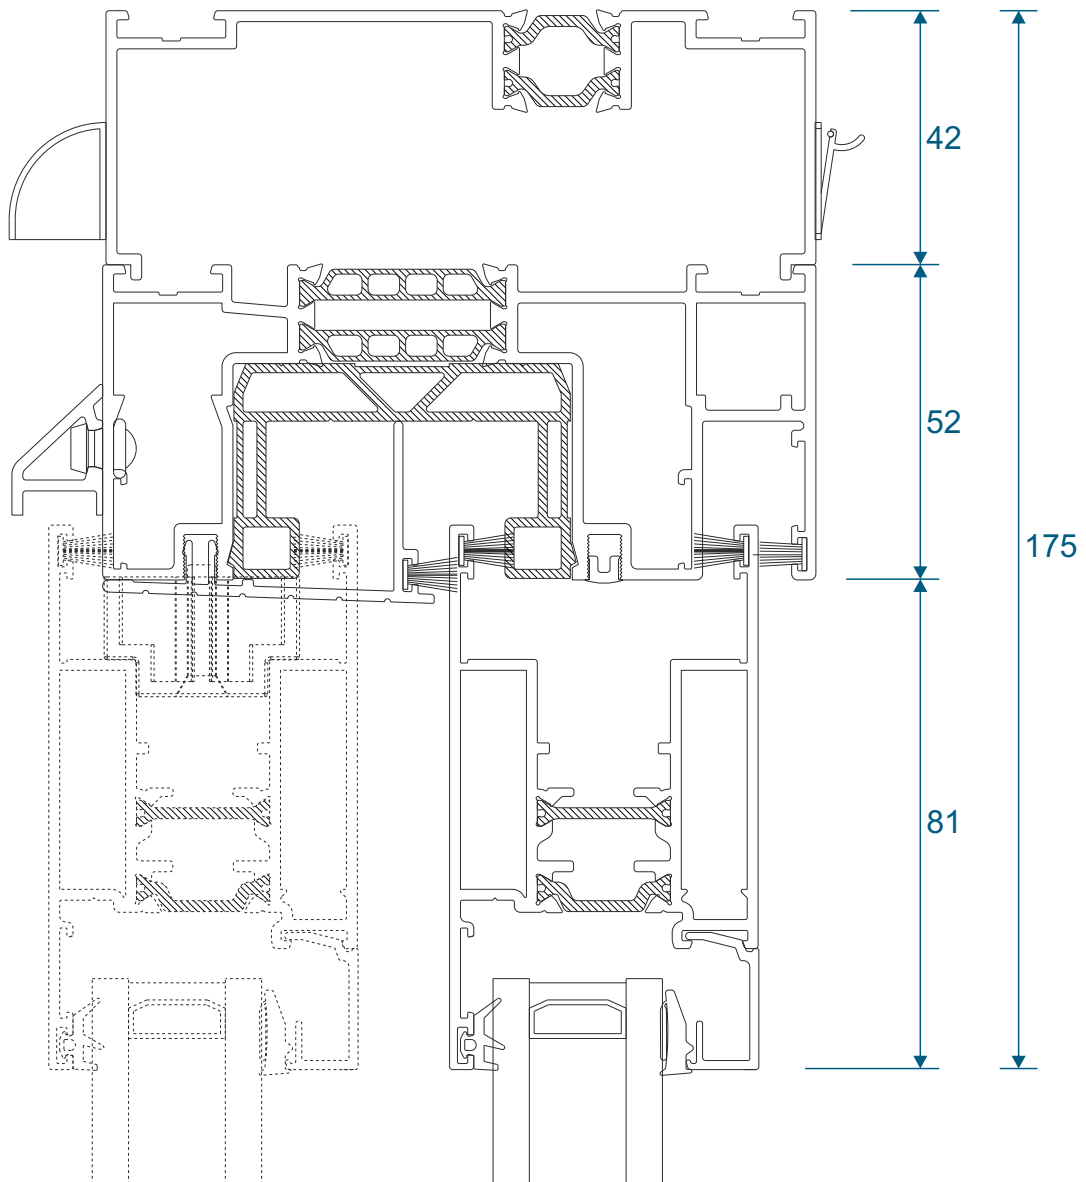

Cills

ETC458 - 190mm Cill

ETC451 - 85mm Cill / ETC457 - 150mm Cill For Three Track VG513

PVC Parts & Extras

UG050 - PVC Infill

VG553 / UG852 - PVC Interlock & Infill

VG552N - PVC Slim Interlock

VL72 - Weather Drip

Two Track

Threshold

Two Track

Threshold With Cill

Two Track

Head

Two Track

Head With Extension (Used For Trickle Vents)

Two Track

Jamb

Three Track

Threshold

Three Track

Threshold With Cill

Three Track

Head