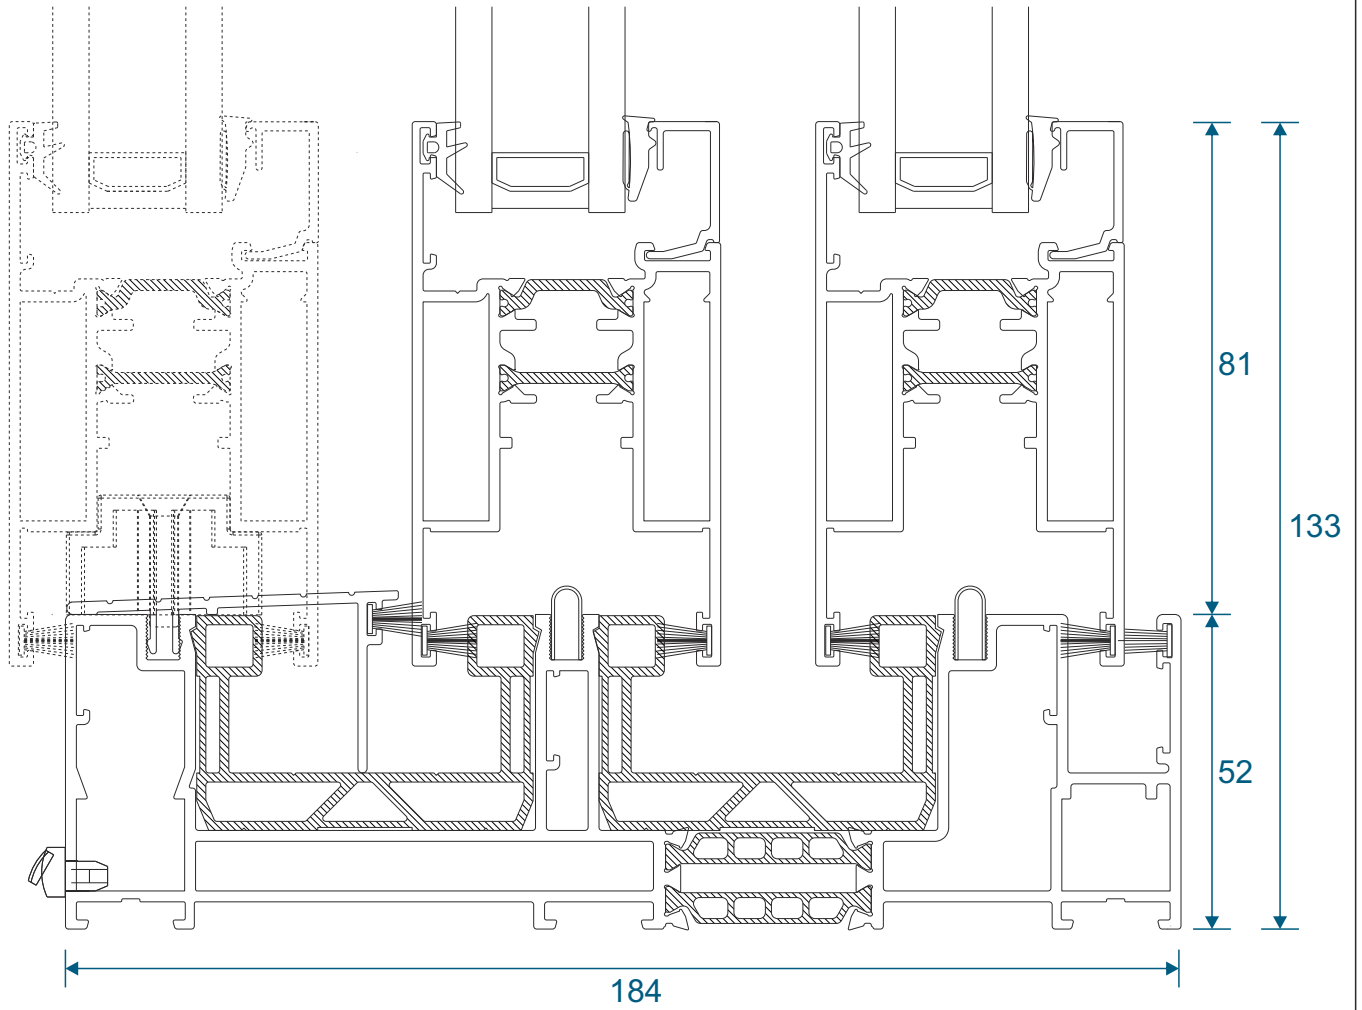

Two Track

Threshold

Two Track

Threshold With Cill

Two Track

Head

Two Track

Head With Extension (Used For Trickle Vents)

Two Track

Jamb

Three Track

Threshold

Three Track

Threshold With Cill

Three Track

Head