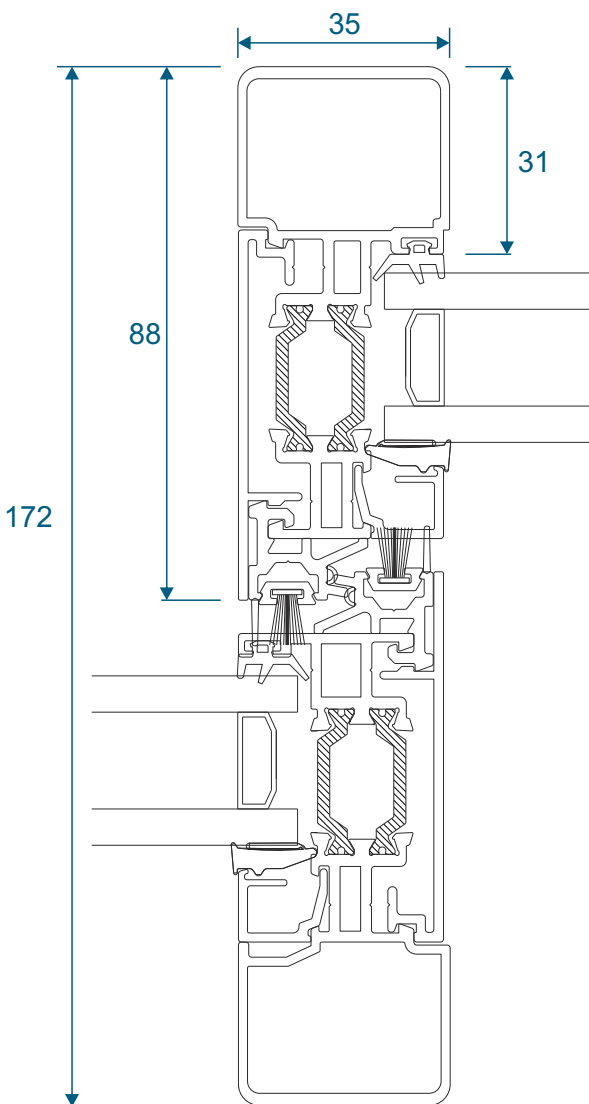

Two Track

Threshold

Two Track

Threshold With Cill

Two Track

Head

Two Track

Head With Extension (Used For Trickle Vents)

Two Track

Jamb

Three Track

Threshold

Three Track

Threshold With Cill

Three Track

Head

Three Track

Head With Extension (Used For Trickle Vents)

Three Track

Jamb

Interlocks

Slim - Standard Duty

Slim - Medium Duty

Interlocks

Slim - Heavy Duty

Interlocks

Standard

Interlocks

Single Heavy Duty

Interlocks

Double Heavy Duty

Only available on 2 or 4 panel configurations.