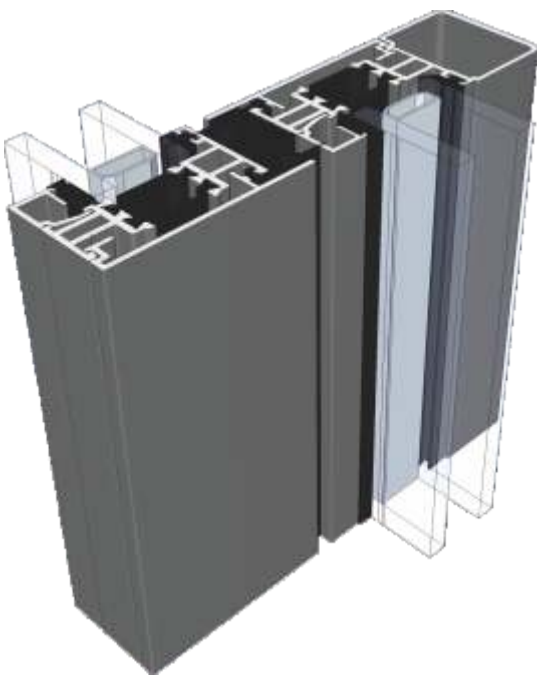

Three Track

Head With Extension (Used For Trickle Vents)

Three Track

Jamb

Interlocks

Slim - Standard Duty

Slim - Medium Duty

Interlocks

Slim - Heavy Duty

Interlocks

Standard

Interlocks

Single Heavy Duty

Interlocks

Double Heavy Duty

Only available on 2 or 4 panel configurations.