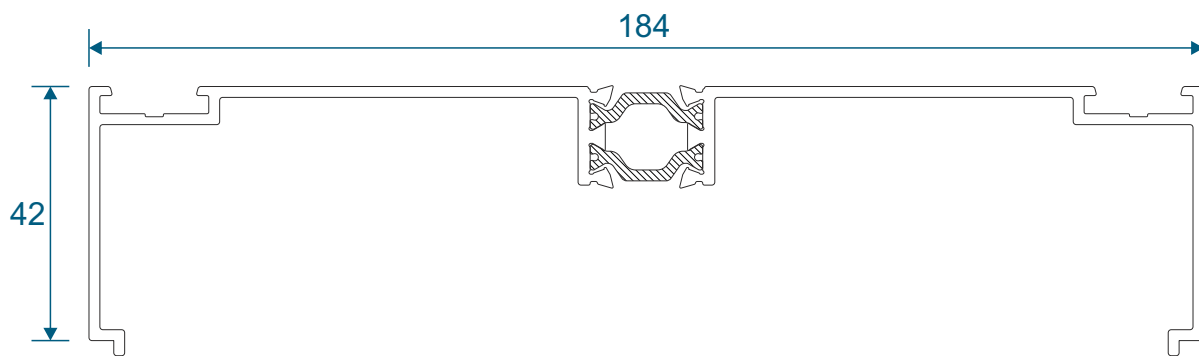

Meeting Stiles

VG542 - Meeting Stile (4 panels on two tracks)

VG632 - Meeting Stile (3 panels on a two tracks)

Head Extensions

VG572 - Two Track Head Extension For VG511N

VG573 - Three Track Head Extension For VG513N

Cills

ETC458 - 190mm Cill

ETC451 - 85mm Cill / ETC457 - 150mm Cill For Three Track VG513

PVC Parts & Extras

UG050 - PVC Infill

VG553 / UG852 - PVC Interlock & Infill

VG552N - PVC Slim Interlock

VL72 - Weather Drip

Two Track

Threshold

Two Track

Threshold With Cill

Two Track

Head

Two Track

Head With Extension (Used For Trickle Vents)