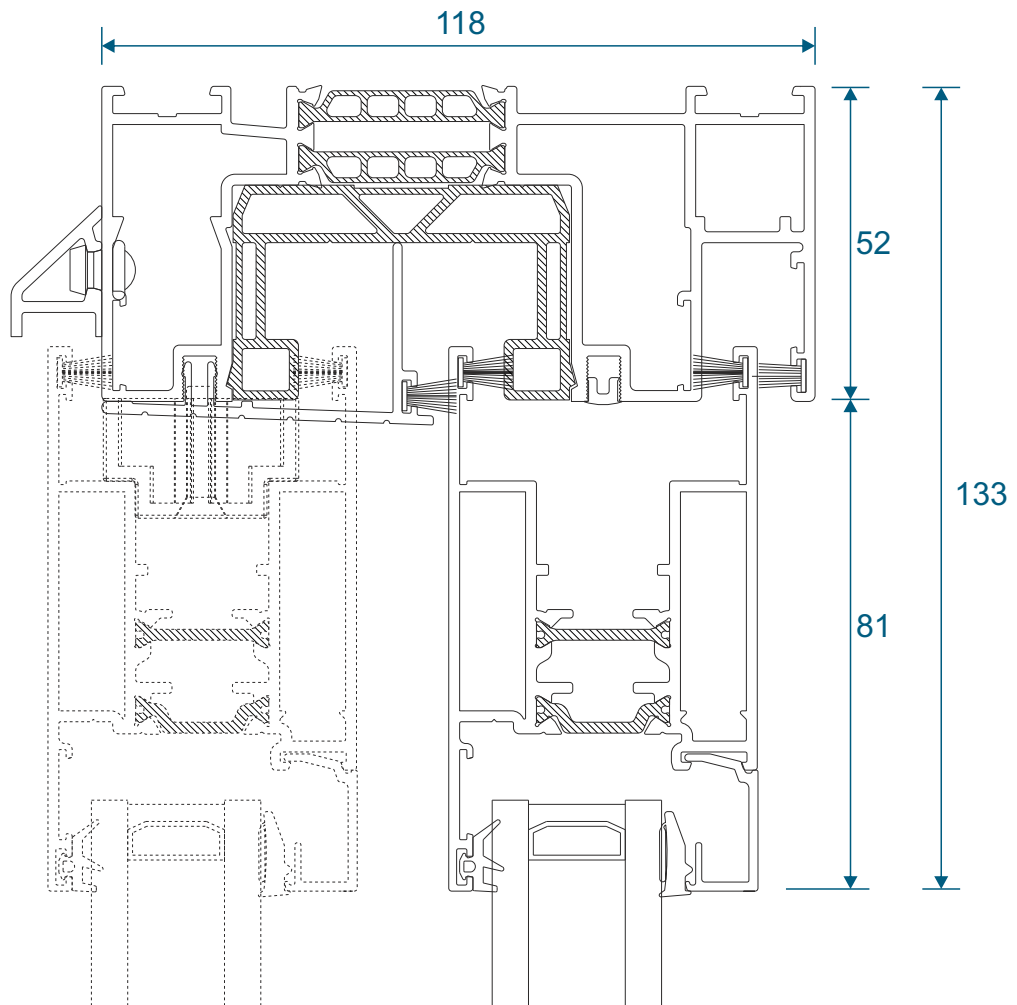

Two Track

Threshold

Two Track

Threshold With Cill

Two Track

Head

Two Track

Head With Extension (Used For Trickle Vents)

Two Track

Jamb

Three Track

Threshold

Three Track

Threshold With Cill

Three Track

Head