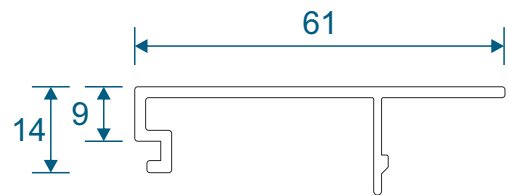

Meeting Stiles

4 Panel Stile	27
3 Panel, Two Track Stile	28

Outer Frames

VG511N - Two Track

VG513N - Three Track

Sash & Beads

VG521N - Sash

VG560 - 28mm Sash Bead

VG416 - 24mm Sash Bead

VG565 - Slim Interlock Bead

Cover Plates

VG514 - Two Track Cover

VG515 - Three Track Cover

VG537 - Slim Interlock Cover

VG530 - Interlock Cover

Slim Interlockers

VG535 - Slim Internal Interlock

VG536 - Slim External Interlock

VG534 - Slim Internal Interlock

VG539 - Slim Reinforced External Interlock

Heavy Duty Interlock

VG532 - Heavy Duty Section

VG533 - Heavy Duty Cover Cap