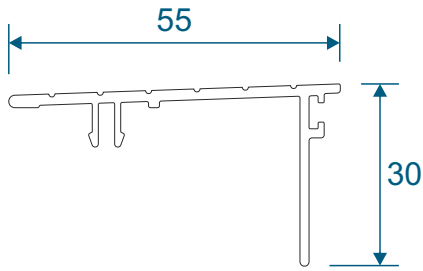

Meeting Stiles

4 Panel Stile	27
3 Panel, Two Track Stile	28

Outer Frames

VG511N - Two Track

VG513N - Three Track

Sash & Beads

VG521N - Sash

VG560 - 28mm Sash Bead

VG416 - 24mm Sash Bead

VG565 - Slim Interlock Bead

Cover Plates

VG514 - Two Track Cover

VG515 - Three Track Cover

VG537 - Slim Interlock Cover

VG530 - Interlock Cover

Slim Interlockers

VG535 - Slim Internal Interlock

VG536 - Slim External Interlock

VG534 - Slim Internal Interlock

VG539 - Slim Reinforced External Interlock

Heavy Duty Interlock

VG532 - Heavy Duty Section

VG533 - Heavy Duty Cover Cap