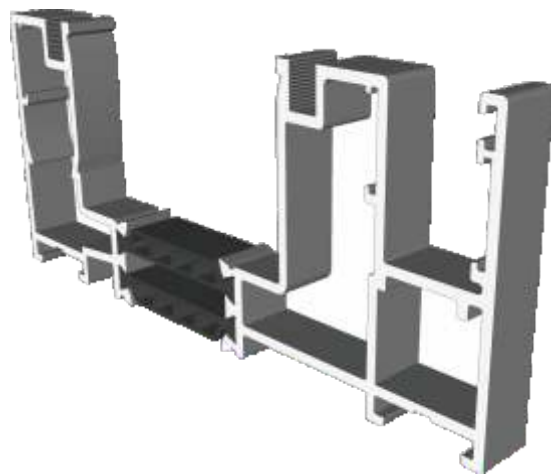

Penthouse Plus LS Patio

Section Identification Guide

DURATION
WINDOWS

Contents

Profiles

Outer Frames	3
Sash & Beads	4
Cover Plates	5
Slim / Slim Reinforced Interlock	6
Reinforced Interlock	7
Meeting Stiles	8
Head Extensions	9
Cills	10
PVC Parts & Extras	11

Two Track

Threshold	12
Threshold With Cill	13
Head	14
Head With Extension	15
Jamb	16

Three Track

Threshold	17
Threshold With Cill	18
Head	19
Head With Extension	20
Jamb	21

Interlocks

Slim - Standard & Medium Duty	22
Slim - Heavy Duty	23
Standard	24
Single Heavy Duty	25
Double Heavy Duty	26

Meeting Stiles

4 Panel Stile	27
3 Panel, Two Track Stile	28

Outer Frames

VG511N - Two Track

VG513N - Three Track

Sash & Beads

VG521N - Sash

VG560 - 28mm Sash Bead

VG416 - 24mm Sash Bead

VG565 - Slim Interlock Bead

Cover Plates

VG514 - Two Track Cover

VG515 - Three Track Cover

VG537 - Slim Interlock Cover

VG530 - Interlock Cover

Slim Interlockers