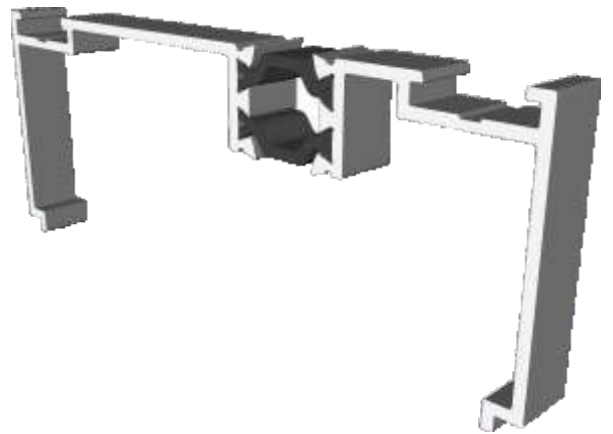

Meeting Stiles

VG542 - Meeting Stile (4 panels on two tracks)

VG632 - Meeting Stile (3 panels on a two tracks)

Head Extensions

VG572 - Two Track Head Extension For VG511N

VG573 - Three Track Head Extension For VG513N

Cills

ETC458 - 190mm Cill

ETC451 - 85mm Cill / ETC457 - 150mm Cill For Three Track VG513

PVC Parts & Extras

UG050 - PVC Infill

VG553 / UG852 - PVC Interlock & Infill

VG552N - PVC Slim Interlock

VL72 - Weather Drip