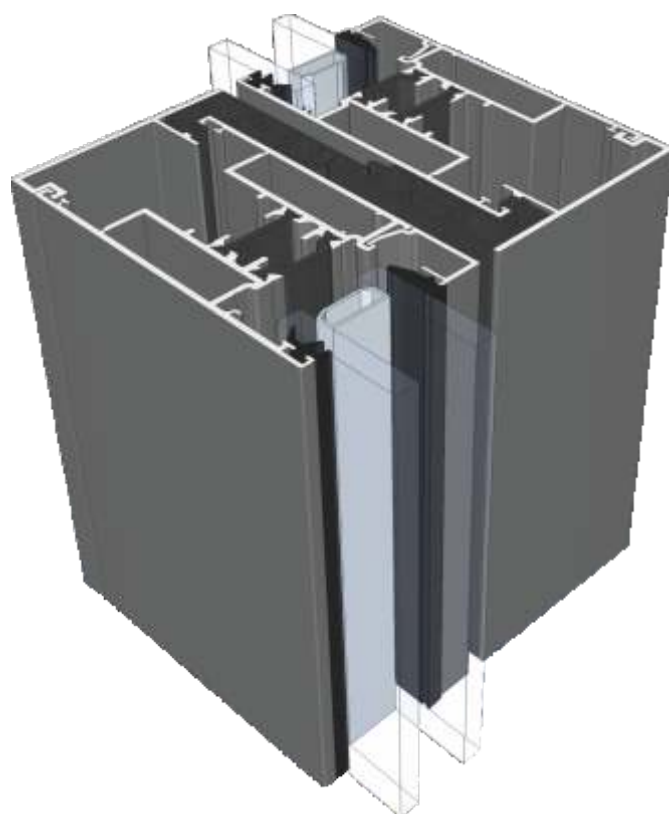

Three Track

Head With Extension (Used For Trickle Vents)

Three Track

Jamb

Interlocks

Slim - Standard Duty

Slim - Medium Duty

Interlocks

Slim - Heavy Duty

Interlocks

Standard

Interlocks

Single Heavy Duty

Interlocks

Double Heavy Duty

Only available on 2 or 4 panel configurations.