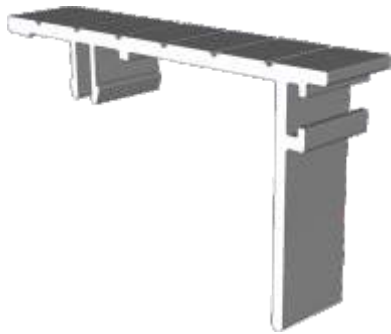

VG416 - 24mm Sash Bead

VG565 - Slim Interlock Bead

Cover Plates

VG514 - Two Track Cover

VG515 - Three Track Cover

VG537 - Slim Interlock Cover

VG530 - Interlock Cover

Slim Interlockers

VG535 - Slim Internal Interlock

VG536 - Slim External Interlock

VG534 - Slim Internal Interlock

VG539 - Slim Reinforced External Interlock

Heavy Duty Interlock

VG532 - Heavy Duty Section

VG533 - Heavy Duty Cover Cap