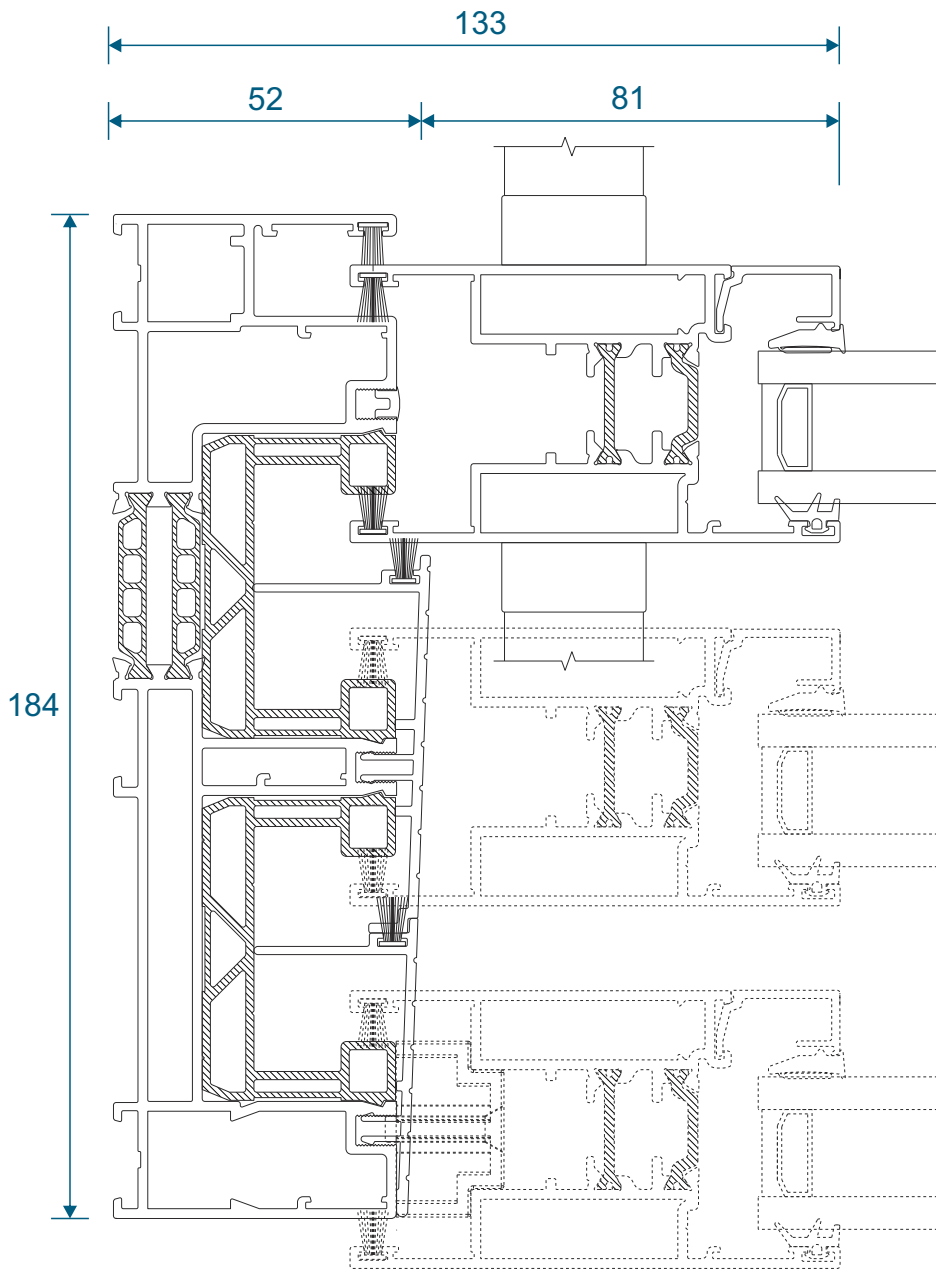

Two Track

Threshold

Two Track

Threshold With Cill

Two Track

Head

Two Track

Head With Extension (Used For Trickle Vents)

Two Track

Jamb

Three Track

Threshold

Three Track

Threshold With Cill

Three Track

Head

Three Track

Head With Extension (Used For Trickle Vents)

Three Track

Jamb

Interlocks

Slim - Standard Duty

Slim - Medium Duty

Interlocks

Slim - Heavy Duty

Interlocks

Standard

Interlocks

Single Heavy Duty

Interlocks

Double Heavy Duty

Only available on 2 or 4 panel configurations.