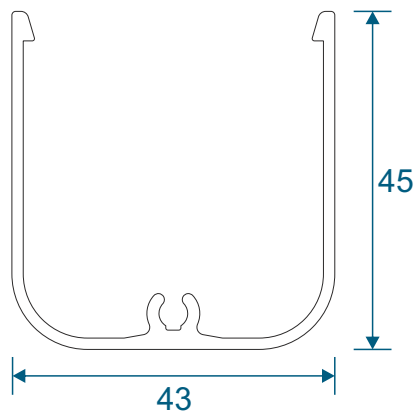

VG416 - 24mm Sash Bead

VG565 - Slim Interlock Bead

Cover Plates

VG514 - Two Track Cover

VG515 - Three Track Cover

VG537 - Slim Interlock Cover

VG530 - Interlock Cover

Slim Interlockers

VG535 - Slim Internal Interlock

VG536 - Slim External Interlock

VG534 - Slim Internal Interlock

VG539 - Slim Reinforced External Interlock

Heavy Duty Interlock

VG532 - Heavy Duty Section

VG533 - Heavy Duty Cover Cap

Meeting Stiles

VG542 - Meeting Stile (4 panels on two tracks)

VG632 - Meeting Stile (3 panels on a two tracks)

Head Extensions

VG572 - Two Track Head Extension For VG511N

VG573 - Three Track Head Extension For VG513N

Cills

ETC458 - 190mm Cill

ETC451 - 85mm Cill / ETC457 - 150mm Cill For Three Track VG513

PVC Parts & Extras

UG050 - PVC Infill

VG553 / UG852 - PVC Interlock & Infill

VG552N - PVC Slim Interlock

VL72 - Weather Drip