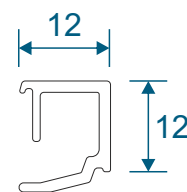

Penthouse Plus LS Patio

Section Identification Guide

DURATION
WINDOWS

Contents

Profiles

Outer Frames	3
Sash & Beads	4
Cover Plates	5
Slim / Slim Reinforced Interlock	6
Reinforced Interlock	7
Meeting Stiles	8
Head Extensions	9
Cills	10
PVC Parts & Extras	11

Two Track

Threshold	12
Threshold With Cill	13
Head	14
Head With Extension	15
Jamb	16

Three Track

Threshold	17
Threshold With Cill	18
Head	19
Head With Extension	20
Jamb	21

Interlocks

Slim - Standard & Medium Duty	22
Slim - Heavy Duty	23
Standard	24
Single Heavy Duty	25
Double Heavy Duty	26

Meeting Stiles

4 Panel Stile	27
3 Panel, Two Track Stile	28

Outer Frames

VG511N - Two Track

VG513N - Three Track

Sash & Beads

VG521N - Sash

VG560 - 28mm Sash Bead

VG416 - 24mm Sash Bead

VG565 - Slim Interlock Bead

Cover Plates

VG514 - Two Track Cover

VG515 - Three Track Cover

VG537 - Slim Interlock Cover

VG530 - Interlock Cover

Slim Interlockers