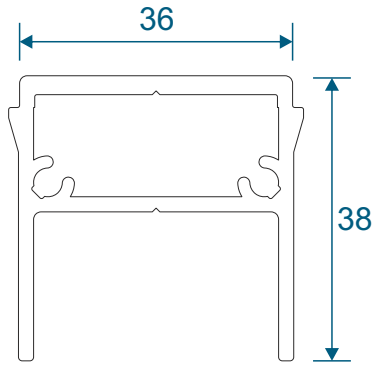

VG416 - 24mm Sash Bead

VG565 - Slim Interlock Bead

Cover Plates

VG514 - Two Track Cover

VG515 - Three Track Cover

VG537 - Slim Interlock Cover

VG530 - Interlock Cover

Slim Interlockers

VG535 - Slim Internal Interlock

VG536 - Slim External Interlock

VG534 - Slim Internal Interlock

VG539 - Slim Reinforced External Interlock

Heavy Duty Interlock

VG532 - Heavy Duty Section

VG533 - Heavy Duty Cover Cap

Meeting Stiles

VG542 - Meeting Stile (4 panels on two tracks)

VG632 - Meeting Stile (3 panels on a two tracks)

Head Extensions

VG572 - Two Track Head Extension For VG511N

VG573 - Three Track Head Extension For VG513N