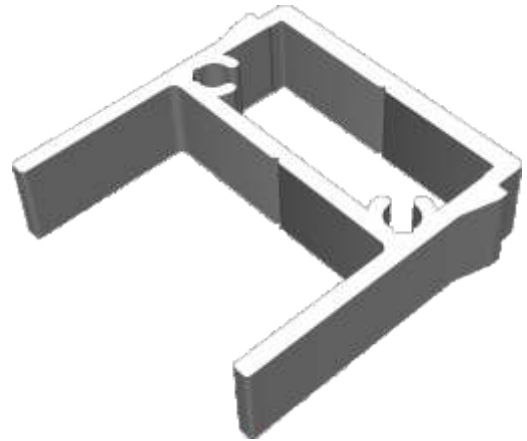

VG416 - 24mm Sash Bead

VG565 - Slim Interlock Bead

Cover Plates

VG514 - Two Track Cover

VG515 - Three Track Cover

VG537 - Slim Interlock Cover

VG530 - Interlock Cover

Slim Interlockers

VG535 - Slim Internal Interlock

VG536 - Slim External Interlock

VG534 - Slim Internal Interlock

VG539 - Slim Reinforced External Interlock

Heavy Duty Interlock

VG532 - Heavy Duty Section

VG533 - Heavy Duty Cover Cap