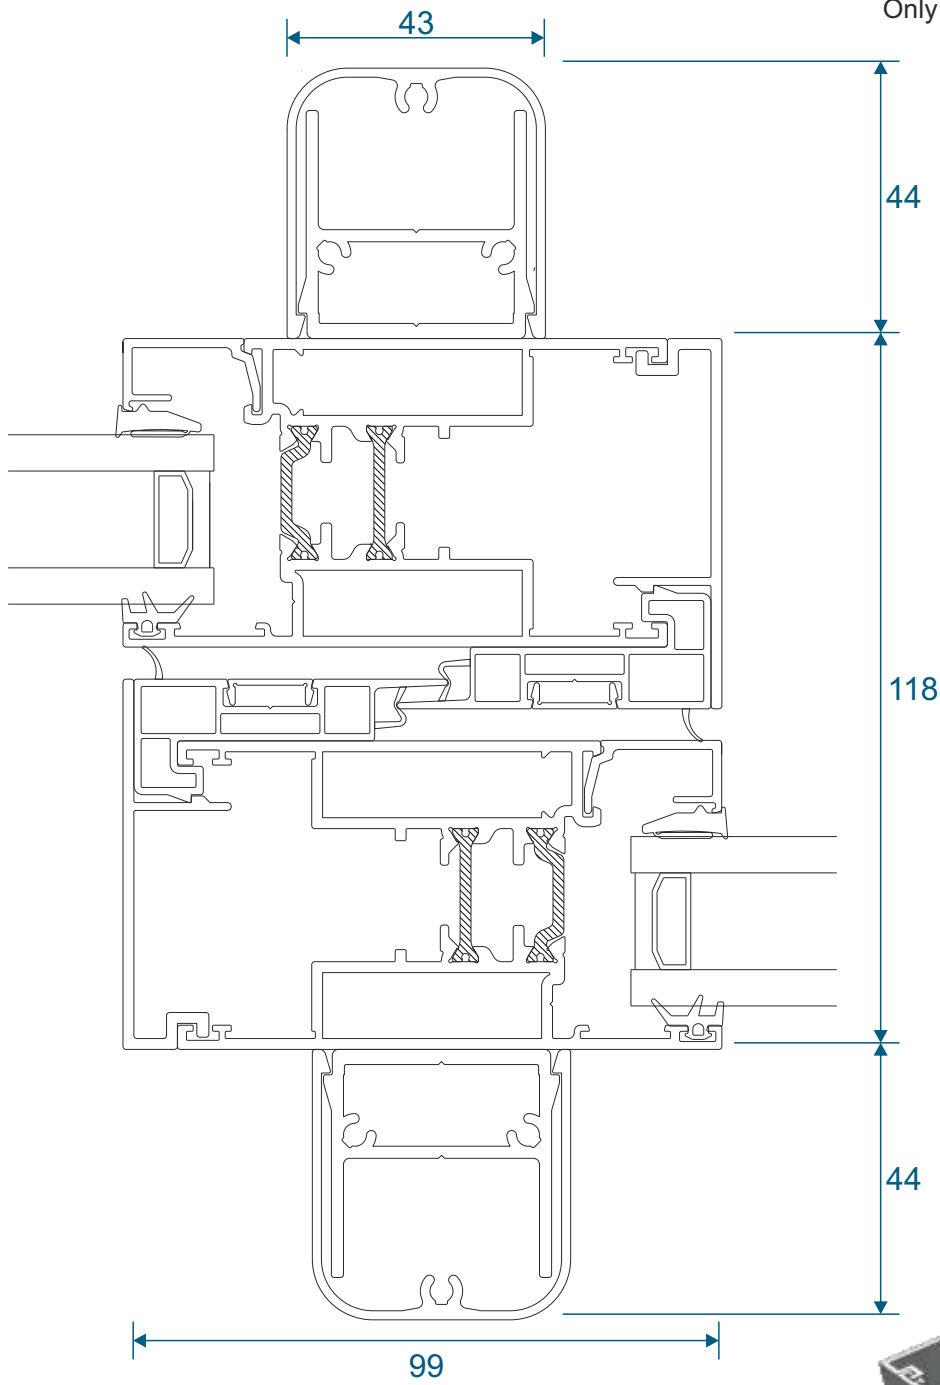

Slim - Heavy Duty

Interlocks

Standard

Interlocks

Single Heavy Duty

Interlocks

Double Heavy Duty

Only available on 2 or 4 panel configurations.

Meeting Stiles

Standard 4 Pane

Meeting Stiles

3 Panels On Two Tracks

Main Office & Factory

Units 4-5, t: 01268 681612 (20 lines)
Charfleets Road, f: 01268 510058
Canvey Island, e: sales@duration.co.uk
Essex. SS8 0PQ w: www.duration.co.uk