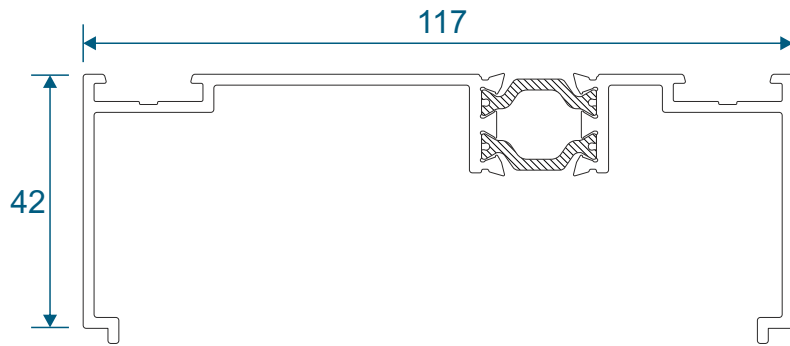

VG416 - 24mm Sash Bead

VG565 - Slim Interlock Bead

Cover Plates

VG514 - Two Track Cover

VG515 - Three Track Cover

VG537 - Slim Interlock Cover

VG530 - Interlock Cover

Slim Interlockers

Meeting Stiles

VG542 - Meeting Stile (4 panels on two tracks)

VG632 - Meeting Stile (3 panels on a two tracks)

Head Extensions

VG572 - Two Track Head Extension For VG511N

VG573 - Three Track Head Extension For VG513N

Cills

ETC458 - 190mm Cill

ETC451 - 85mm Cill / ETC457 - 150mm Cill For Three Track VG513

PVC Parts & Extras

UG050 - PVC Infill

VG553 / UG852 - PVC Interlock & Infill

VG552N - PVC Slim Interlock

VL72 - Weather Drip

Two Track

Threshold

Two Track

Threshold With Cill

Two Track

Head

Two Track

Head With Extension (Used For Trickle Vents)