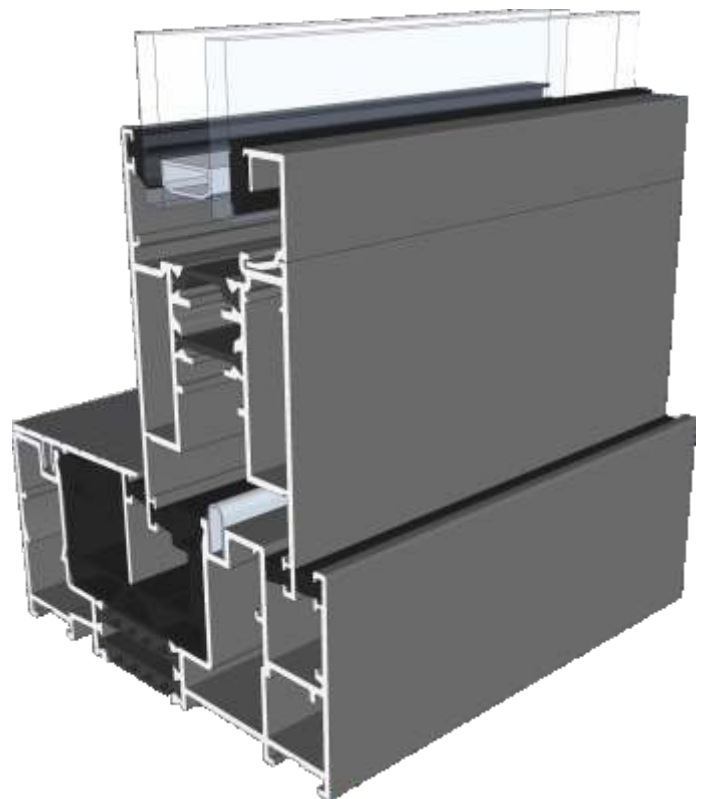

Two Track

Threshold