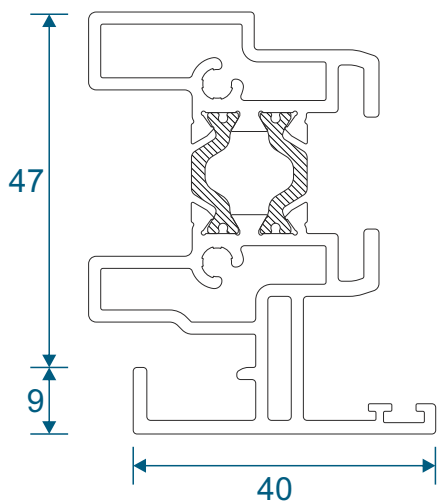

VG416 - 24mm Sash Bead

VG565 - Slim Interlock Bead

Cover Plates

VG514 - Two Track Cover

VG515 - Three Track Cover

VG537 - Slim Interlock Cover

VG530 - Interlock Cover

Slim Interlockers

VG535 - Slim Internal Interlock

VG536 - Slim External Interlock

VG534 - Slim Internal Interlock

VG539 - Slim Reinforced External Interlock

Heavy Duty Interlock

VG532 - Heavy Duty Section

VG533 - Heavy Duty Cover Cap

Meeting Stiles

VG542 - Meeting Stile (4 panels on two tracks)

VG632 - Meeting Stile (3 panels on a two tracks)

Head Extensions

VG572 - Two Track Head Extension For VG511N

VG573 - Three Track Head Extension For VG513N

Cills

ETC458 - 190mm Cill

ETC451 - 85mm Cill / ETC457 - 150mm Cill For Three Track VG513

PVC Parts & Extras

UG050 - PVC Infill

VG553 / UG852 - PVC Interlock & Infill

VG552N - PVC Slim Interlock

VL72 - Weather Drip