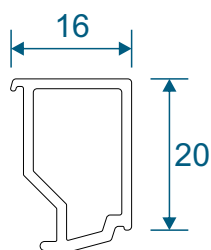

Two Track

Threshold	12
Threshold With Cill	13
Head	14
Head With Extension	15
Jamb	16

Three Track

Threshold	17
Threshold With Cill	18
Head	19
Head With Extension	20
Jamb	21

Interlocks

Slim - Standard & Medium Duty	22
Slim - Heavy Duty	23
Standard	24
Single Heavy Duty	25
Double Heavy Duty	26

Meeting Stiles

4 Panel Stile	27
3 Panel, Two Track Stile	28

Outer Frames

VG511N - Two Track

VG513N - Three Track

Sash & Beads

VG521N - Sash

VG560 - 28mm Sash Bead

VG416 - 24mm Sash Bead

VG565 - Slim Interlock Bead

Cover Plates

VG514 - Two Track Cover

VG515 - Three Track Cover

VG537 - Slim Interlock Cover

VG530 - Interlock Cover

Slim Interlockers