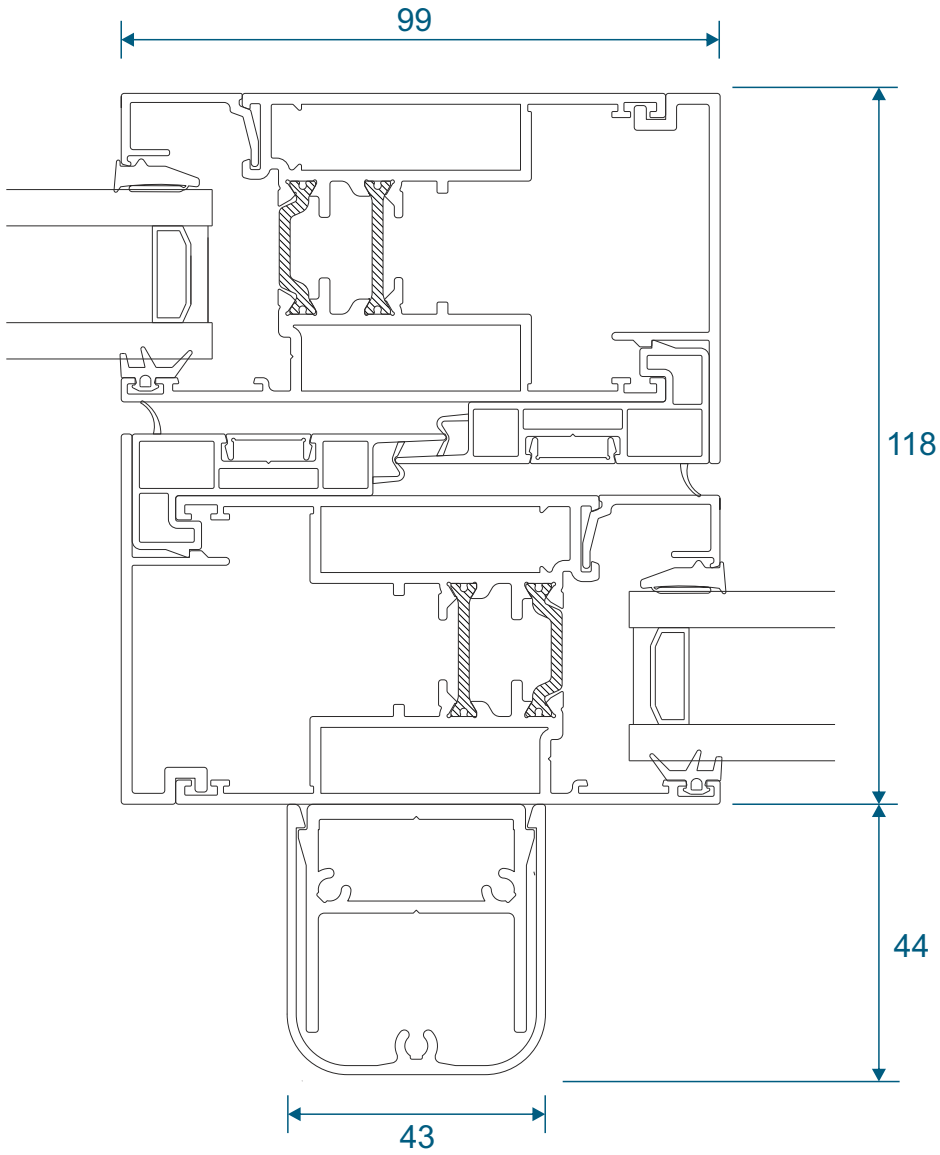

Slim - Heavy Duty

Interlocks

Standard

Interlocks

Single Heavy Duty

Interlocks

Double Heavy Duty

Only available on 2 or 4 panel configurations.

Meeting Stiles

Standard 4 Pane

Meeting Stiles

3 Panels On Two Tracks

Main Office & Factory

Units 4-5, t: 01268 681612 (20 lines)
Charfleets Road, f: 01268 510058
Canvey Island, e: sales@duration.co.uk
Essex. SS8 0PQ w: www.duration.co.uk