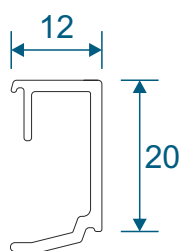

Penthouse Plus LS Patio

Section Identification Guide

DURATION
WINDOWS

Contents

Profiles

Outer Frames	3
Sash & Beads	4
Cover Plates	5
Slim / Slim Reinforced Interlock	6
Reinforced Interlock	7
Meeting Stiles	8
Head Extensions	9
Cills	10
PVC Parts & Extras	11

Two Track

Threshold	12
Threshold With Cill	13
Head	14
Head With Extension	15
Jamb	16

Three Track

Threshold	17
Threshold With Cill	18
Head	19
Head With Extension	20
Jamb	21

Interlocks

Slim - Standard & Medium Duty	22
Slim - Heavy Duty	23
Standard	24
Single Heavy Duty	25
Double Heavy Duty	26

Meeting Stiles

4 Panel Stile	27
3 Panel, Two Track Stile	28

Outer Frames

VG511N - Two Track

VG513N - Three Track

Sash & Beads

VG521N - Sash

VG560 - 28mm Sash Bead

VG416 - 24mm Sash Bead

VG565 - Slim Interlock Bead

Cover Plates

VG514 - Two Track Cover

VG515 - Three Track Cover

VG537 - Slim Interlock Cover

VG530 - Interlock Cover

Slim Interlockers