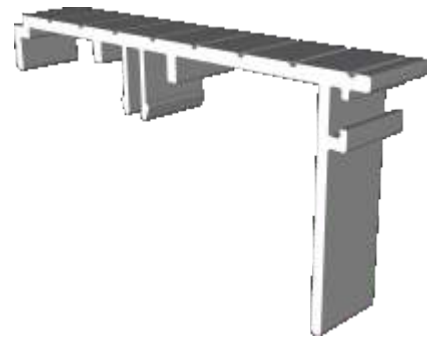

VG416 - 24mm Sash Bead

VG565 - Slim Interlock Bead

Cover Plates

VG514 - Two Track Cover

VG515 - Three Track Cover

VG537 - Slim Interlock Cover

VG530 - Interlock Cover

Slim Interlockers

VG535 - Slim Internal Interlock

VG536 - Slim External Interlock

VG534 - Slim Internal Interlock

VG539 - Slim Reinforced External Interlock

Heavy Duty Interlock

VG532 - Heavy Duty Section

VG533 - Heavy Duty Cover Cap