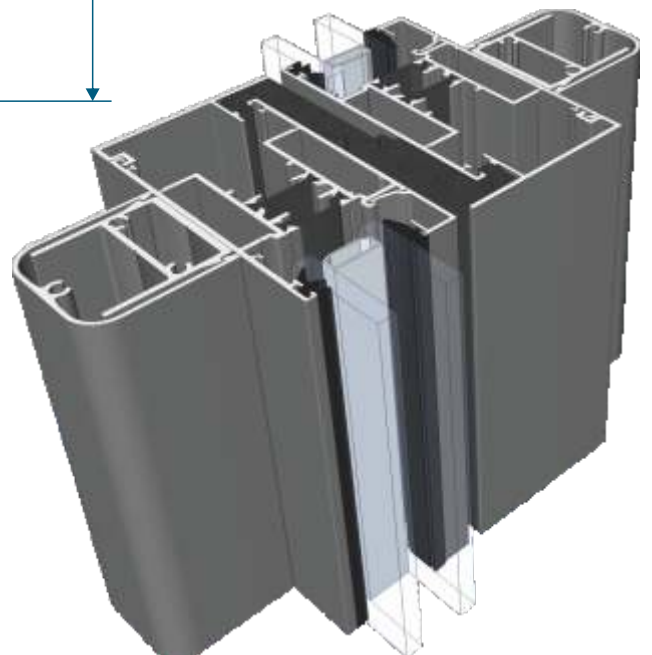

Three Track

Head With Extension (Used For Trickle Vents)

Three Track

Jamb

Interlocks

Slim - Standard Duty

Slim - Medium Duty

Interlocks

Slim - Heavy Duty

Interlocks

Standard

Interlocks

Single Heavy Duty

Interlocks

Double Heavy Duty

Only available on 2 or 4 panel configurations.