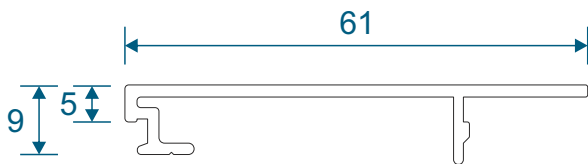

VG416 - 24mm Sash Bead

VG565 - Slim Interlock Bead

Cover Plates

VG514 - Two Track Cover

VG515 - Three Track Cover

VG537 - Slim Interlock Cover

VG530 - Interlock Cover

Slim Interlockers

VG535 - Slim Internal Interlock

VG536 - Slim External Interlock

VG534 - Slim Internal Interlock

VG539 - Slim Reinforced External Interlock

Heavy Duty Interlock

VG532 - Heavy Duty Section

VG533 - Heavy Duty Cover Cap