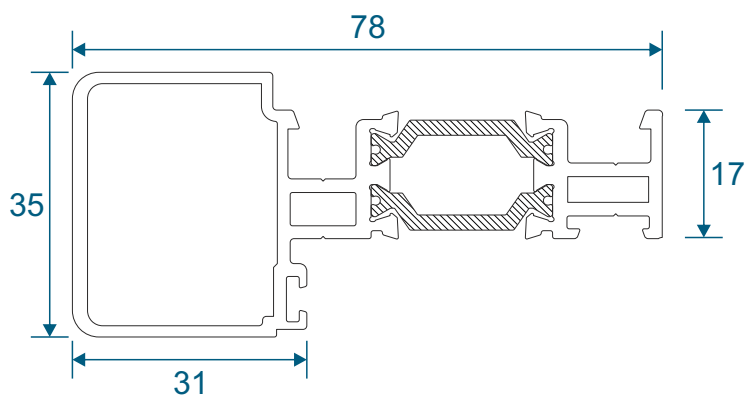

Meeting Stiles

4 Panel Stile	27
3 Panel, Two Track Stile	28

Outer Frames

VG511N - Two Track

VG513N - Three Track

Sash & Beads

VG521N - Sash

VG560 - 28mm Sash Bead

VG416 - 24mm Sash Bead

VG565 - Slim Interlock Bead

Cover Plates

VG514 - Two Track Cover

VG515 - Three Track Cover

VG537 - Slim Interlock Cover

VG530 - Interlock Cover

Slim Interlockers

VG535 - Slim Internal Interlock

VG536 - Slim External Interlock

VG534 - Slim Internal Interlock

VG539 - Slim Reinforced External Interlock

Heavy Duty Interlock

VG532 - Heavy Duty Section

VG533 - Heavy Duty Cover Cap