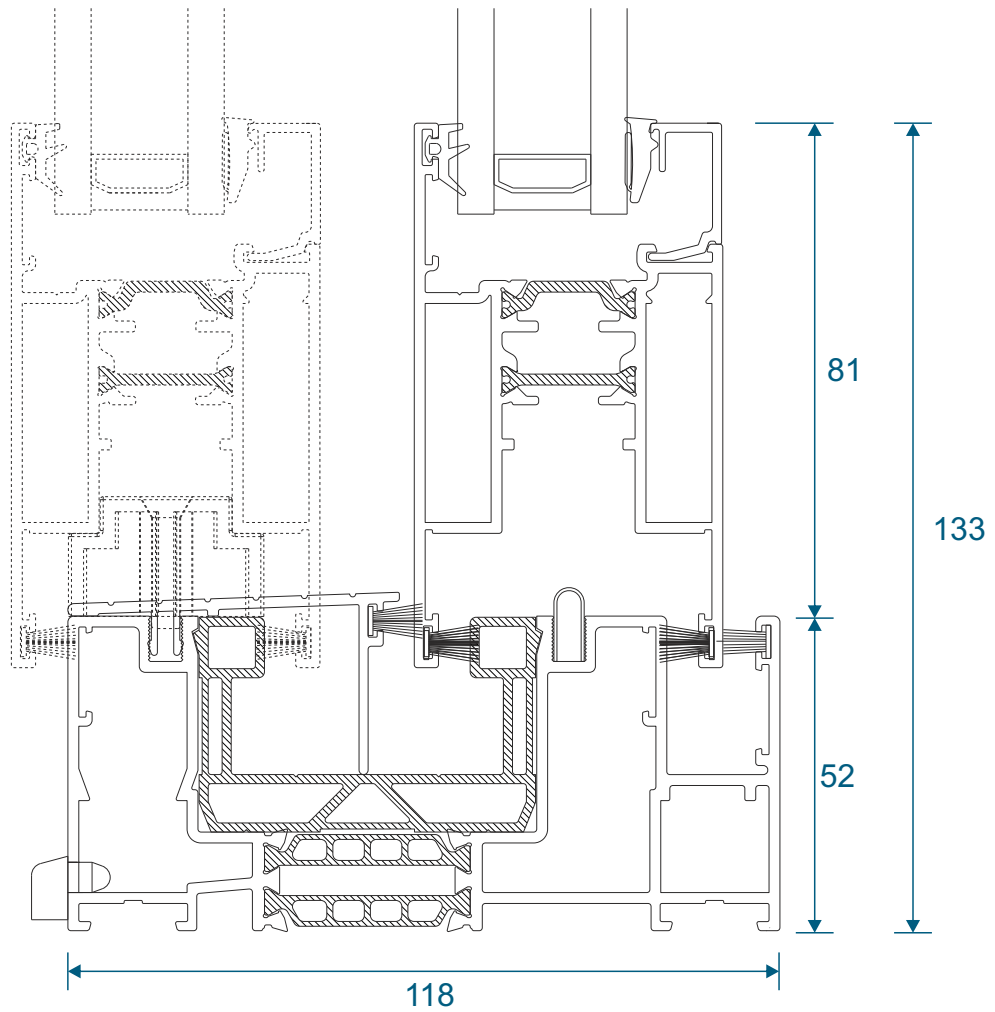

Cills

ETC458 - 190mm Cill

ETC451 - 85mm Cill / ETC457 - 150mm Cill For Three Track VG513

PVC Parts & Extras

UG050 - PVC Infill

VG553 / UG852 - PVC Interlock & Infill

VG552N - PVC Slim Interlock

VL72 - Weather Drip

Two Track

Threshold

Two Track

Threshold With Cill

Two Track

Head

Two Track

Head With Extension (Used For Trickle Vents)

Two Track

Jamb

Three Track

Threshold

Three Track

Threshold With Cill

Three Track

Head