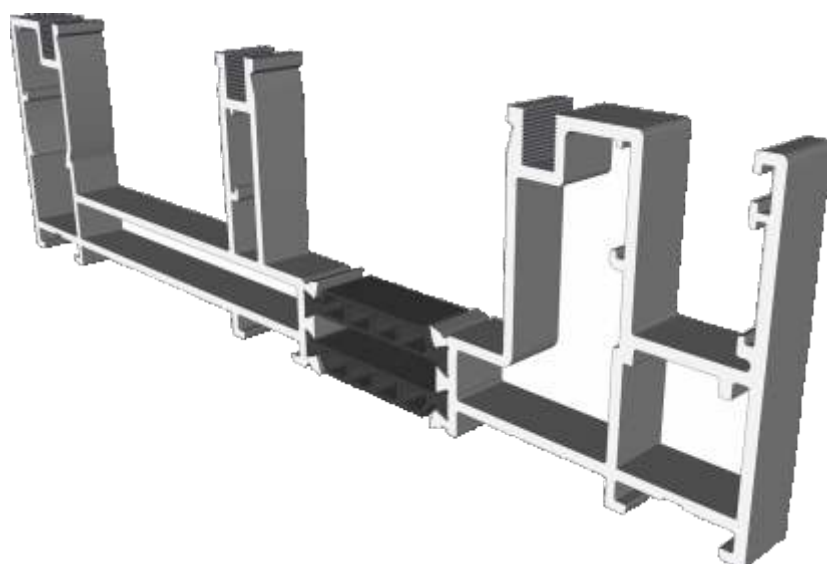

Two Track

Threshold	12
Threshold With Cill	13
Head	14
Head With Extension	15
Jamb	16

Three Track

Threshold	17
Threshold With Cill	18
Head	19
Head With Extension	20
Jamb	21

Interlocks

Slim - Standard & Medium Duty	22
Slim - Heavy Duty	23
Standard	24
Single Heavy Duty	25
Double Heavy Duty	26

Meeting Stiles

4 Panel Stile	27
3 Panel, Two Track Stile	28

Outer Frames

VG511N - Two Track

VG513N - Three Track

Sash & Beads

VG521N - Sash

VG560 - 28mm Sash Bead

VG416 - 24mm Sash Bead

VG565 - Slim Interlock Bead

Cover Plates

VG514 - Two Track Cover

VG515 - Three Track Cover

VG537 - Slim Interlock Cover

VG530 - Interlock Cover

Slim Interlockers

VG535 - Slim Internal Interlock

VG536 - Slim External Interlock

VG534 - Slim Internal Interlock

VG539 - Slim Reinforced External Interlock

Heavy Duty Interlock

VG532 - Heavy Duty Section

VG533 - Heavy Duty Cover Cap