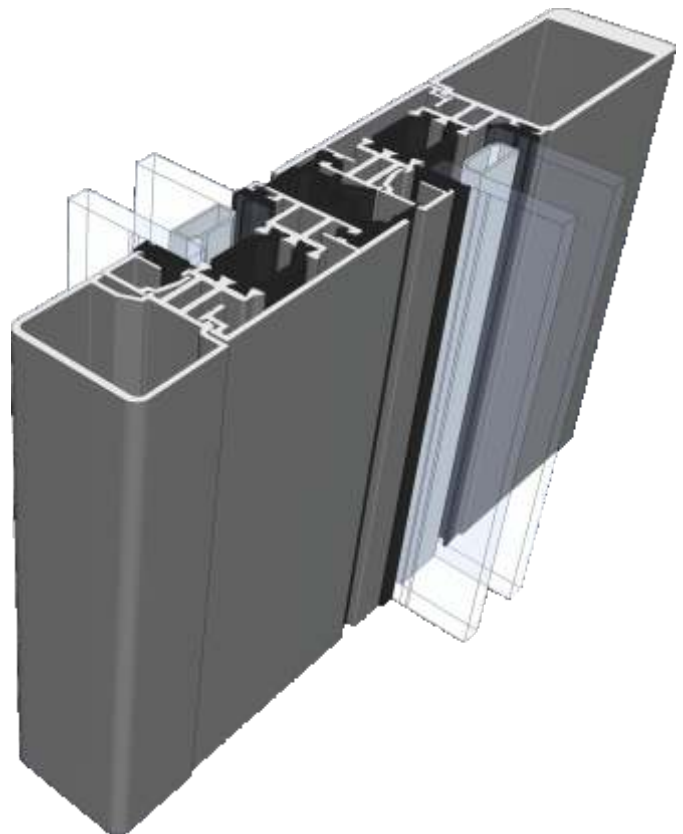

Two Track

Jamb

Three Track

Threshold

Three Track

Threshold With Cill

Three Track

Head

Three Track

Head With Extension (Used For Trickle Vents)

Three Track

Jamb

Interlocks

Slim - Standard Duty

Slim - Medium Duty

Interlocks

Slim - Heavy Duty

Interlocks

Standard

Interlocks

Single Heavy Duty

Interlocks

Double Heavy Duty

Only available on 2 or 4 panel configurations.