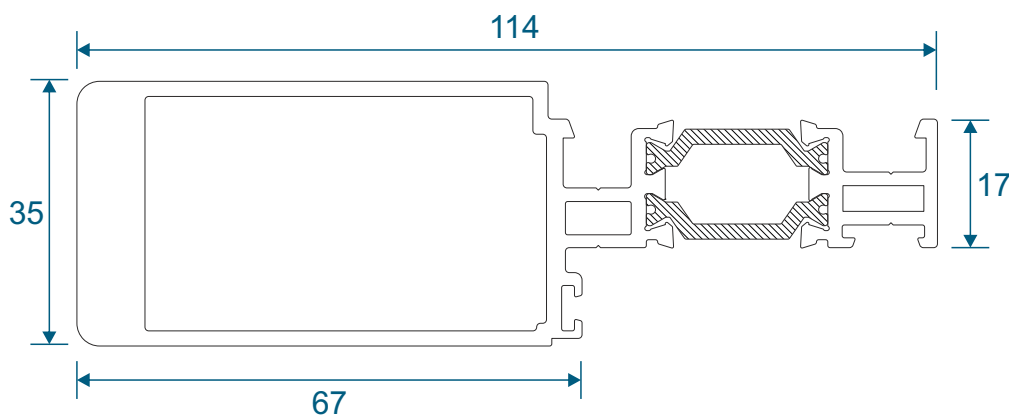

VG416 - 24mm Sash Bead

VG565 - Slim Interlock Bead

Cover Plates

VG514 - Two Track Cover

VG515 - Three Track Cover

VG537 - Slim Interlock Cover

VG530 - Interlock Cover

Slim Interlockers

VG535 - Slim Internal Interlock

VG536 - Slim External Interlock

VG534 - Slim Internal Interlock

VG539 - Slim Reinforced External Interlock

Heavy Duty Interlock

VG532 - Heavy Duty Section

VG533 - Heavy Duty Cover Cap

Meeting Stiles

VG542 - Meeting Stile (4 panels on two tracks)

VG632 - Meeting Stile (3 panels on a two tracks)

Head Extensions

VG572 - Two Track Head Extension For VG511N

VG573 - Three Track Head Extension For VG513N