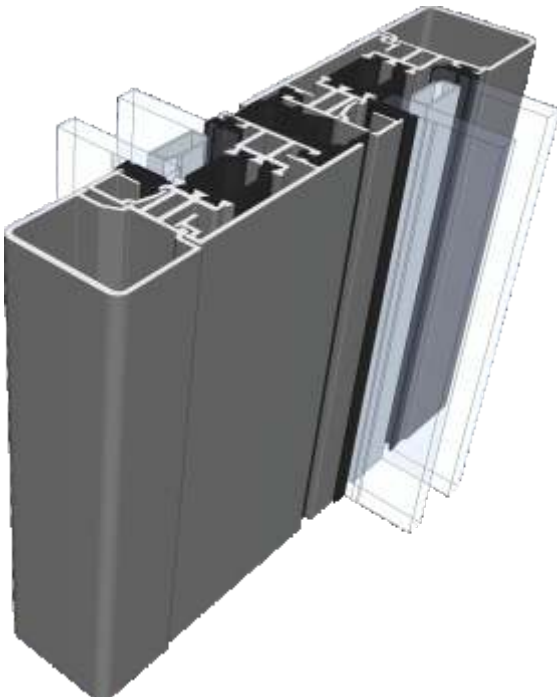

Three Track

Head With Extension (Used For Trickle Vents)

Three Track

Jamb

Interlocks

Slim - Standard Duty

Slim - Medium Duty

Interlocks

Slim - Heavy Duty

Interlocks

Standard

Interlocks

Single Heavy Duty

Interlocks

Double Heavy Duty

Only available on 2 or 4 panel configurations.