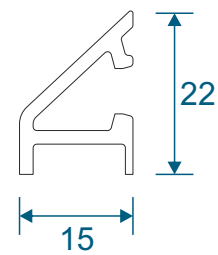

Cills

ETC458 - 190mm Cill

ETC451 - 85mm Cill / ETC457 - 150mm Cill For Three Track VG513

PVC Parts & Extras

UG050 - PVC Infill

VG553 / UG852 - PVC Interlock & Infill

VG552N - PVC Slim Interlock

VL72 - Weather Drip

Two Track

Threshold

Two Track

Threshold With Cill

Two Track

Head

Two Track

Head With Extension (Used For Trickle Vents)

Two Track

Jamb

Three Track

Threshold

Three Track

Threshold With Cill

Three Track

Head