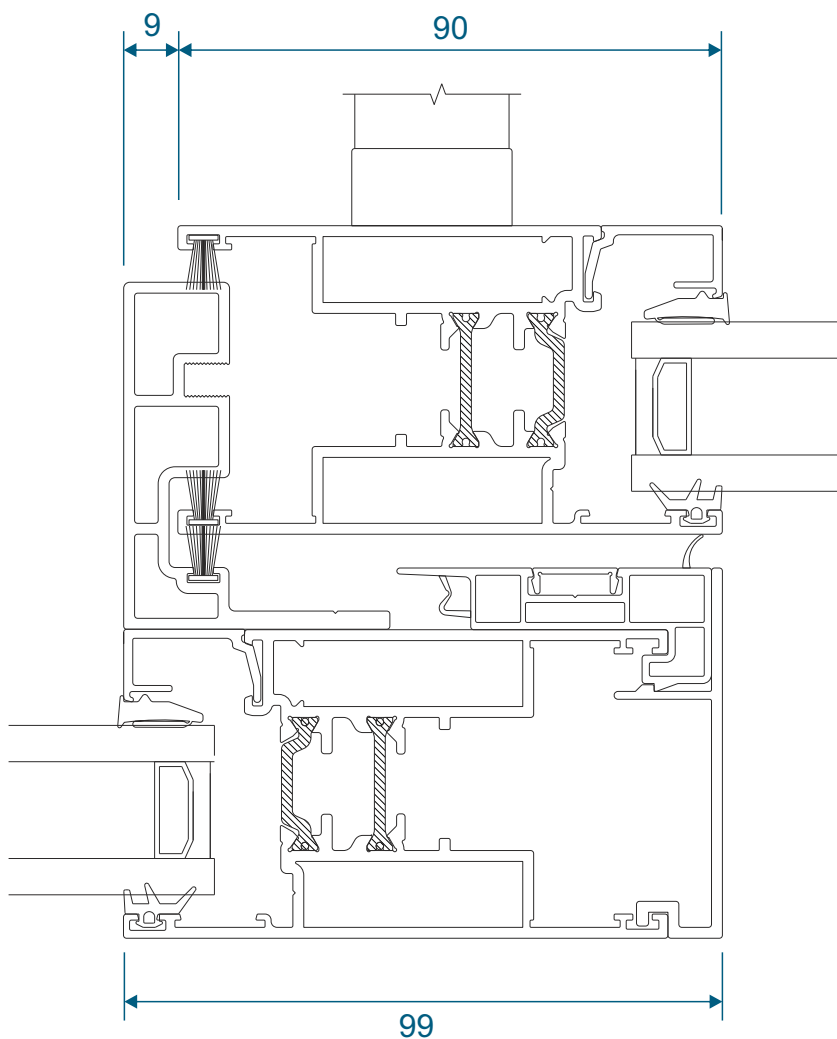

Slim - Heavy Duty

Interlocks

Standard

Interlocks

Single Heavy Duty

Interlocks

Double Heavy Duty

Only available on 2 or 4 panel configurations.

Meeting Stiles

Standard 4 Pane

Meeting Stiles

3 Panels On Two Tracks

Main Office & Factory

Units 4-5, t: 01268 681612 (20 lines)
Charfleets Road, f: 01268 510058
Canvey Island, e: sales@duration.co.uk
Essex. SS8 0PQ w: www.duration.co.uk