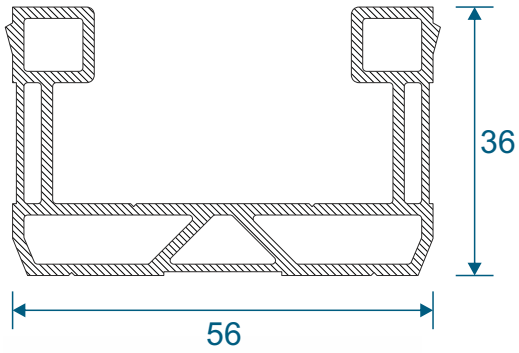

Cills

ETC458 - 190mm Cill

ETC451 - 85mm Cill / ETC457 - 150mm Cill For Three Track VG513

PVC Parts & Extras

UG050 - PVC Infill

VG553 / UG852 - PVC Interlock & Infill

VG552N - PVC Slim Interlock

VL72 - Weather Drip

Two Track

Threshold

Two Track

Threshold With Cill

Two Track

Head

Two Track

Head With Extension (Used For Trickle Vents)

Two Track

Jamb

Three Track

Threshold

Three Track

Threshold With Cill

Three Track

Head