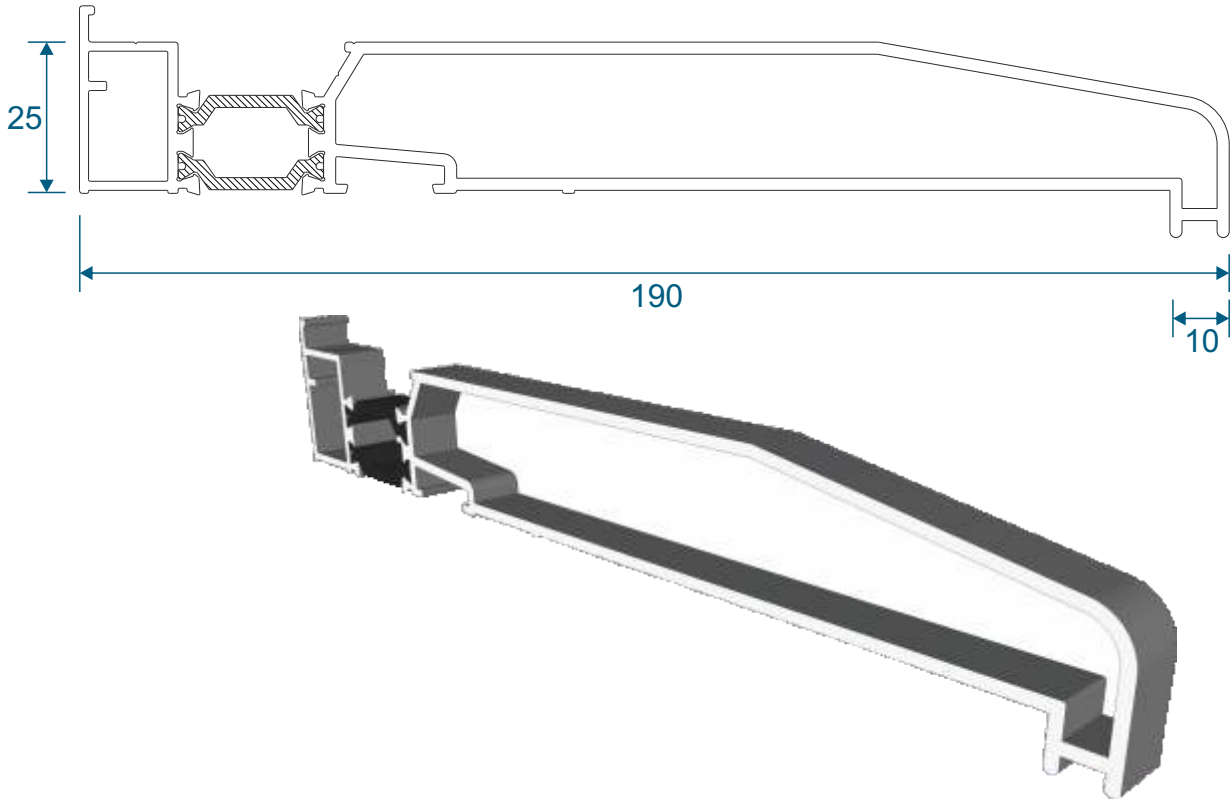

Cills

ETC458 - 190mm Cill