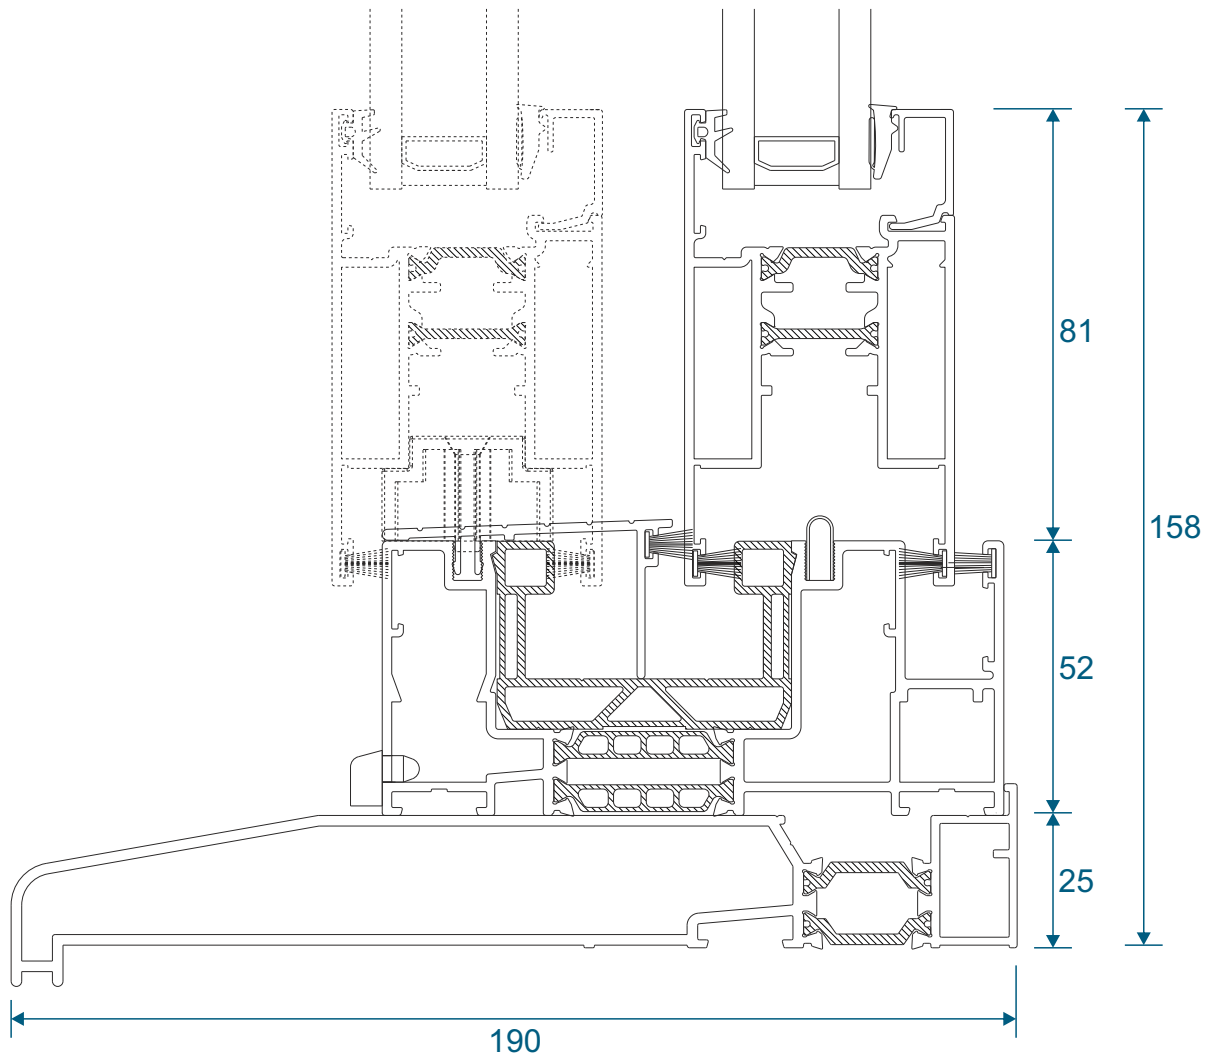

Cills

ETC458 - 190mm Cill

ETC451 - 85mm Cill / ETC457 - 150mm Cill For Three Track VG513

PVC Parts & Extras

UG050 - PVC Infill

VG553 / UG852 - PVC Interlock & Infill

VG552N - PVC Slim Interlock

VL72 - Weather Drip

Two Track

Threshold

Two Track

Threshold With Cill

Two Track

Head

Two Track

Head With Extension (Used For Trickle Vents)