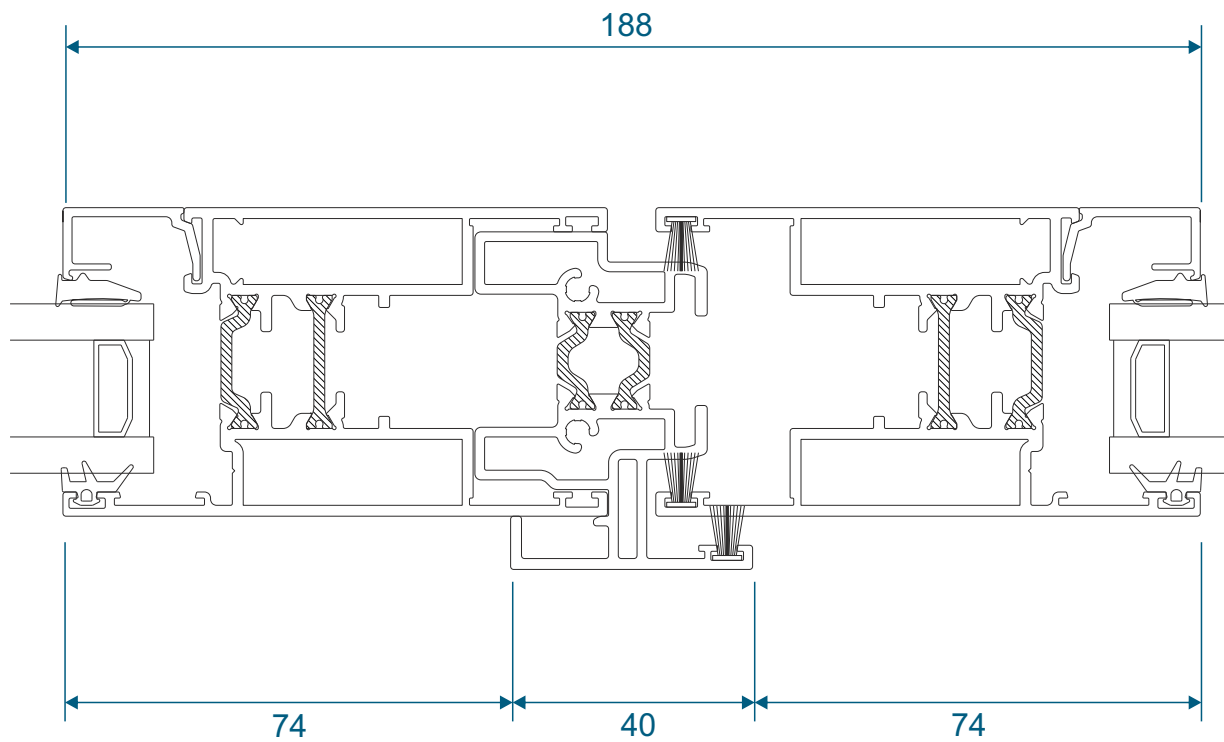

Slim - Heavy Duty

Interlocks

Standard

Interlocks

Single Heavy Duty

Interlocks

Double Heavy Duty

Only available on 2 or 4 panel configurations.

Meeting Stiles

Standard 4 Pane

Meeting Stiles

3 Panels On Two Tracks

Main Office & Factory

Units 4-5, t: 01268 681612 (20 lines)
Charfleets Road, f: 01268 510058
Canvey Island, e: sales@duration.co.uk
Essex. SS8 0PQ w: www.duration.co.uk