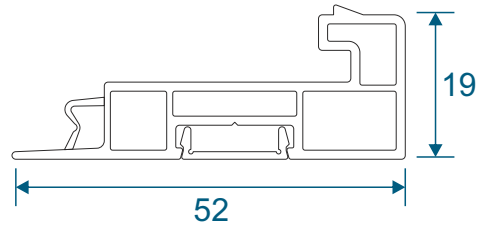

Cills

ETC458 - 190mm Cill

ETC451 - 85mm Cill / ETC457 - 150mm Cill For Three Track VG513

PVC Parts & Extras

UG050 - PVC Infill

VG553 / UG852 - PVC Interlock & Infill

VG552N - PVC Slim Interlock

VL72 - Weather Drip

Two Track

Threshold

Two Track

Threshold With Cill

Two Track

Head

Two Track

Head With Extension (Used For Trickle Vents)

Two Track

Jamb

Three Track

Threshold

Three Track

Threshold With Cill

Three Track

Head