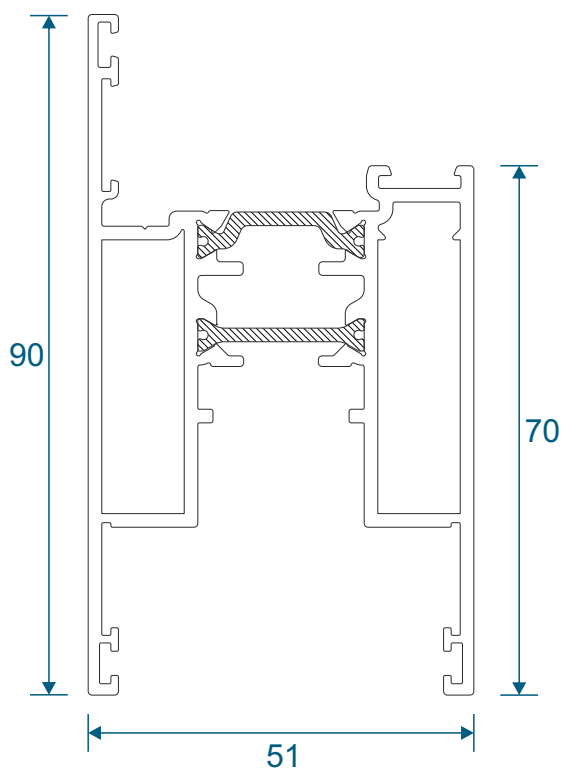

Penthouse Plus LS Patio

Section Identification Guide

DURATION
WINDOWS

Contents

Profiles

Outer Frames	3
Sash & Beads	4
Cover Plates	5
Slim / Slim Reinforced Interlock	6
Reinforced Interlock	7
Meeting Stiles	8
Head Extensions	9
Cills	10
PVC Parts & Extras	11

Two Track

Threshold	12
Threshold With Cill	13
Head	14
Head With Extension	15
Jamb	16

Three Track

Threshold	17
Threshold With Cill	18
Head	19
Head With Extension	20
Jamb	21

Interlocks

Slim - Standard & Medium Duty	22
Slim - Heavy Duty	23
Standard	24
Single Heavy Duty	25
Double Heavy Duty	26

Meeting Stiles

4 Panel Stile	27
3 Panel, Two Track Stile	28

Outer Frames

VG511N - Two Track

VG513N - Three Track

Sash & Beads

VG521N - Sash

VG560 - 28mm Sash Bead

VG416 - 24mm Sash Bead

VG565 - Slim Interlock Bead

Cover Plates

VG514 - Two Track Cover

VG515 - Three Track Cover

VG537 - Slim Interlock Cover

VG530 - Interlock Cover

Slim Interlockers