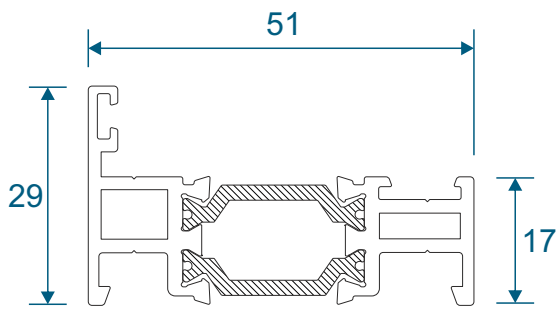

Two Track

Threshold	12
Threshold With Cill	13
Head	14
Head With Extension	15
Jamb	16

Three Track

Threshold	17
Threshold With Cill	18
Head	19
Head With Extension	20
Jamb	21

Interlocks

Slim - Standard & Medium Duty	22
Slim - Heavy Duty	23
Standard	24
Single Heavy Duty	25
Double Heavy Duty	26

Meeting Stiles

4 Panel Stile	27
3 Panel, Two Track Stile	28

Outer Frames

VG511N - Two Track

VG513N - Three Track

Sash & Beads

VG521N - Sash

VG560 - 28mm Sash Bead

VG416 - 24mm Sash Bead

VG565 - Slim Interlock Bead

Cover Plates

VG514 - Two Track Cover

VG515 - Three Track Cover

VG537 - Slim Interlock Cover

VG530 - Interlock Cover

Slim Interlockers

VG535 - Slim Internal Interlock

VG536 - Slim External Interlock

VG534 - Slim Internal Interlock

VG539 - Slim Reinforced External Interlock

Heavy Duty Interlock

VG532 - Heavy Duty Section

VG533 - Heavy Duty Cover Cap