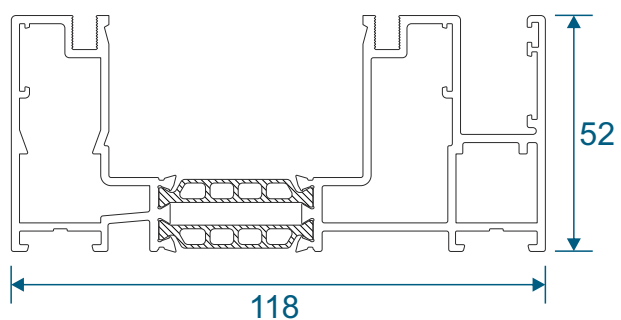

Penthouse Plus LS Patio

Section Identification Guide

DURATION
WINDOWS

Contents

Profiles

Outer Frames	3
Sash & Beads	4
Cover Plates	5
Slim / Slim Reinforced Interlock	6
Reinforced Interlock	7
Meeting Stiles	8
Head Extensions	9
Cills	10
PVC Parts & Extras	11

Two Track

Threshold	12
Threshold With Cill	13
Head	14
Head With Extension	15
Jamb	16

Three Track

Threshold	17
Threshold With Cill	18
Head	19
Head With Extension	20
Jamb	21

Interlocks

Slim - Standard & Medium Duty	22
Slim - Heavy Duty	23
Standard	24
Single Heavy Duty	25
Double Heavy Duty	26

Meeting Stiles

4 Panel Stile	27
3 Panel, Two Track Stile	28

Outer Frames

VG511N - Two Track

VG513N - Three Track

Sash & Beads

VG521N - Sash

VG560 - 28mm Sash Bead

VG416 - 24mm Sash Bead

VG565 - Slim Interlock Bead

Cover Plates

VG514 - Two Track Cover

VG515 - Three Track Cover

VG537 - Slim Interlock Cover

VG530 - Interlock Cover

Slim Interlockers