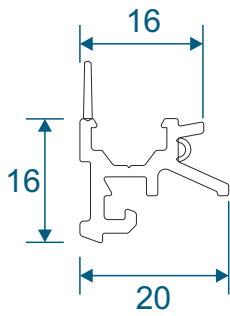

Cills

ETC458 - 190mm Cill

ETC451 - 85mm Cill / ETC457 - 150mm Cill For Three Track VG513

PVC Parts & Extras

UG050 - PVC Infill

VG553 / UG852 - PVC Interlock & Infill

VG552N - PVC Slim Interlock

VL72 - Weather Drip

Two Track

Threshold

Two Track

Threshold With Cill

Two Track

Head

Two Track

Head With Extension (Used For Trickle Vents)

Two Track

Jamb

Three Track

Threshold

Three Track

Threshold With Cill

Three Track

Head