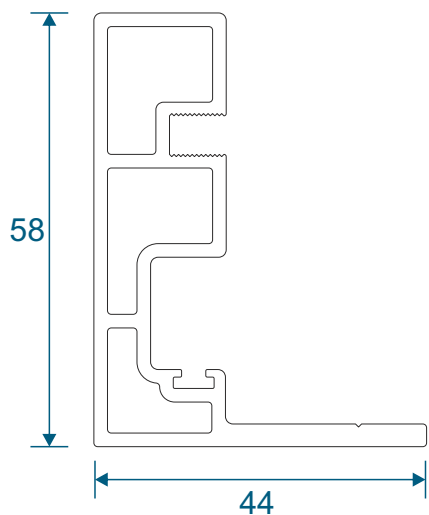

VG416 - 24mm Sash Bead

VG565 - Slim Interlock Bead

Cover Plates

VG514 - Two Track Cover

VG515 - Three Track Cover

VG537 - Slim Interlock Cover

VG530 - Interlock Cover

Slim Interlockers

VG535 - Slim Internal Interlock

VG536 - Slim External Interlock

VG534 - Slim Internal Interlock

VG539 - Slim Reinforced External Interlock

Heavy Duty Interlock

VG532 - Heavy Duty Section

VG533 - Heavy Duty Cover Cap

Meeting Stiles

VG542 - Meeting Stile (4 panels on two tracks)

VG632 - Meeting Stile (3 panels on a two tracks)

Head Extensions

VG572 - Two Track Head Extension For VG511N

VG573 - Three Track Head Extension For VG513N

Cills

ETC458 - 190mm Cill

ETC451 - 85mm Cill / ETC457 - 150mm Cill For Three Track VG513

PVC Parts & Extras

UG050 - PVC Infill

VG553 / UG852 - PVC Interlock & Infill

VG552N - PVC Slim Interlock

VL72 - Weather Drip