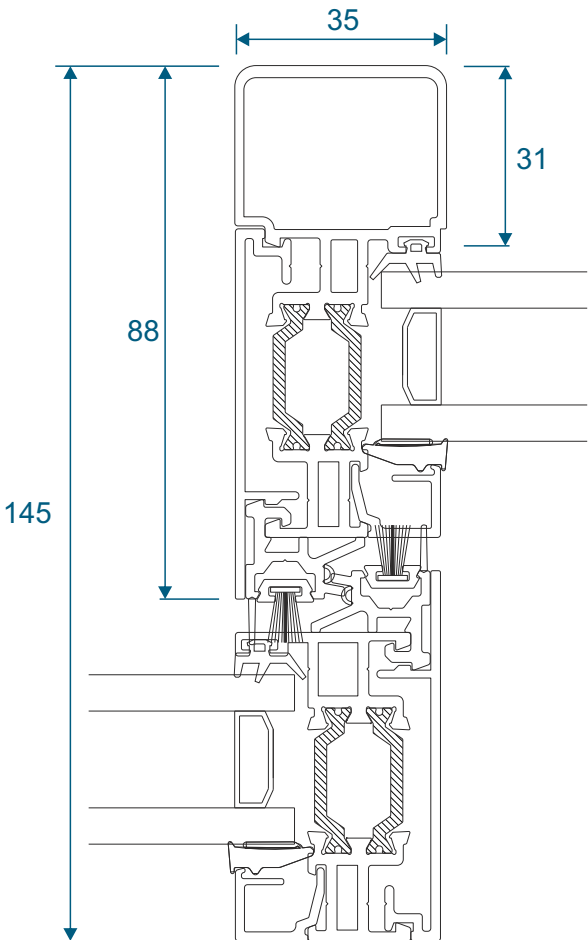

Two Track

Jamb

Three Track

Threshold

Three Track

Threshold With Cill

Three Track

Head

Three Track

Head With Extension (Used For Trickle Vents)

Three Track

Jamb

Interlocks

Slim - Standard Duty

Slim - Medium Duty

Interlocks

Slim - Heavy Duty

Interlocks

Standard

Interlocks

Single Heavy Duty

Interlocks

Double Heavy Duty

Only available on 2 or 4 panel configurations.

Meeting Stiles

Standard 4 Pane

Meeting Stiles

3 Panels On Two Tracks

Main Office & Factory

Units 4-5, t: 01268 681612 (20 lines)
Charfleets Road, f: 01268 510058
Canvey Island, e: sales@duration.co.uk
Essex. SS8 0PQ w: www.duration.co.uk