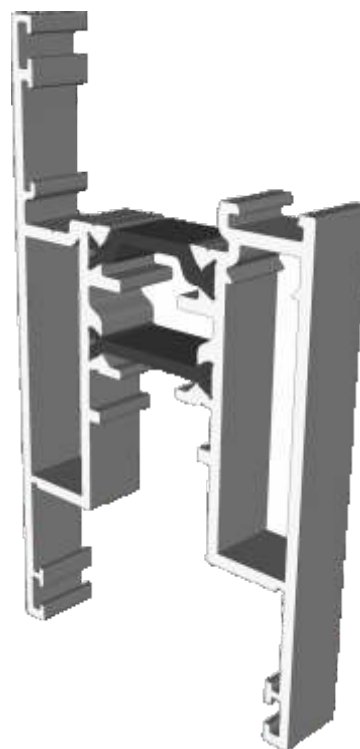

Sash & Beads

VG521N - Sash

VG560 - 28mm Sash Bead

VG416 - 24mm Sash Bead

VG565 - Slim Interlock Bead