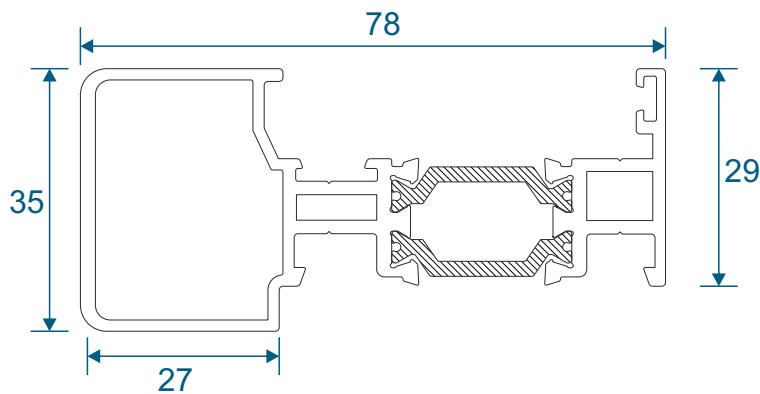

Meeting Stiles

4 Panel Stile	27
3 Panel, Two Track Stile	28

Outer Frames

VG511N - Two Track

VG513N - Three Track

Sash & Beads

VG521N - Sash

VG560 - 28mm Sash Bead

VG416 - 24mm Sash Bead

VG565 - Slim Interlock Bead

Cover Plates

VG514 - Two Track Cover

VG515 - Three Track Cover

VG537 - Slim Interlock Cover

VG530 - Interlock Cover

Slim Interlockers

VG535 - Slim Internal Interlock

VG536 - Slim External Interlock

VG534 - Slim Internal Interlock

VG539 - Slim Reinforced External Interlock

Heavy Duty Interlock

VG532 - Heavy Duty Section

VG533 - Heavy Duty Cover Cap