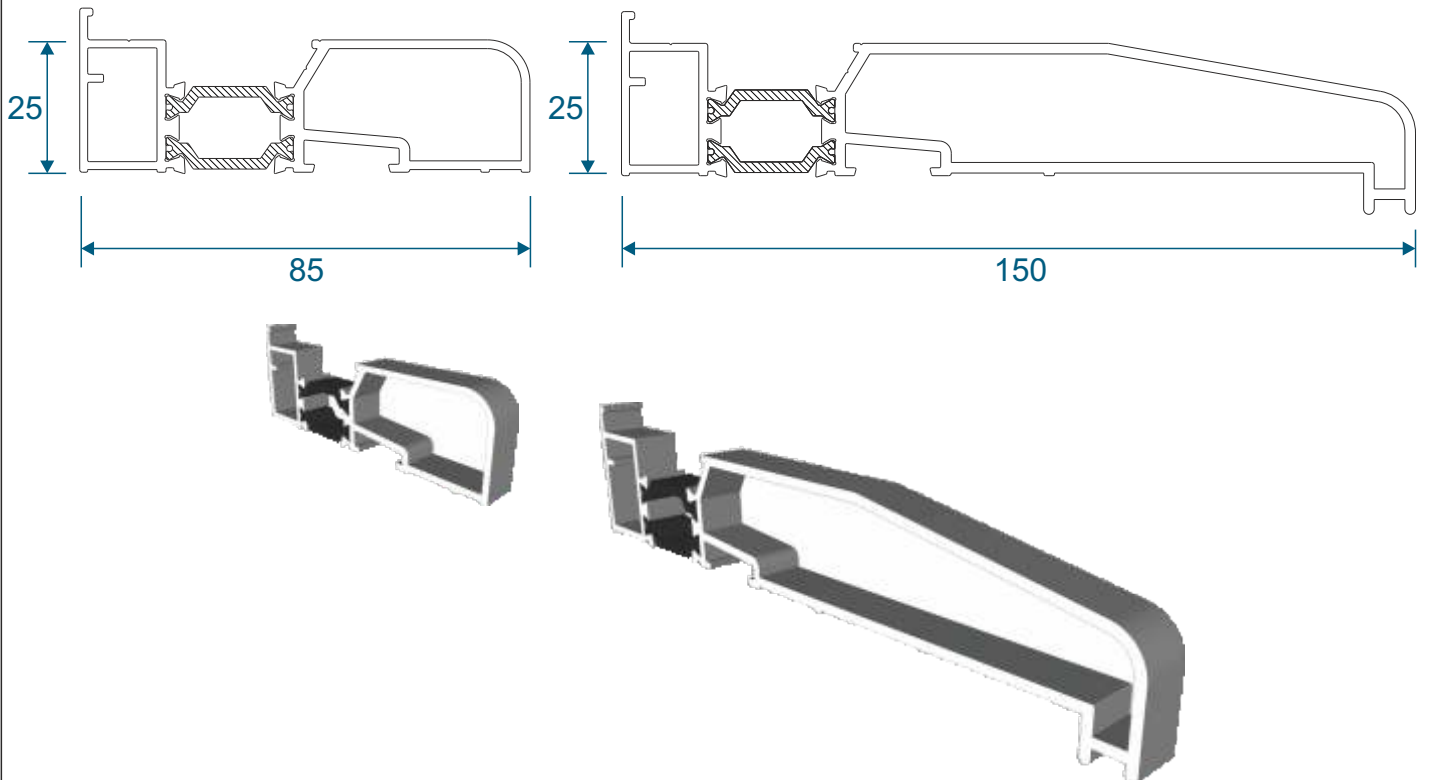

ETC451 - 85mm Cill / ETC457 - 150mm Cill For Three Track VG513