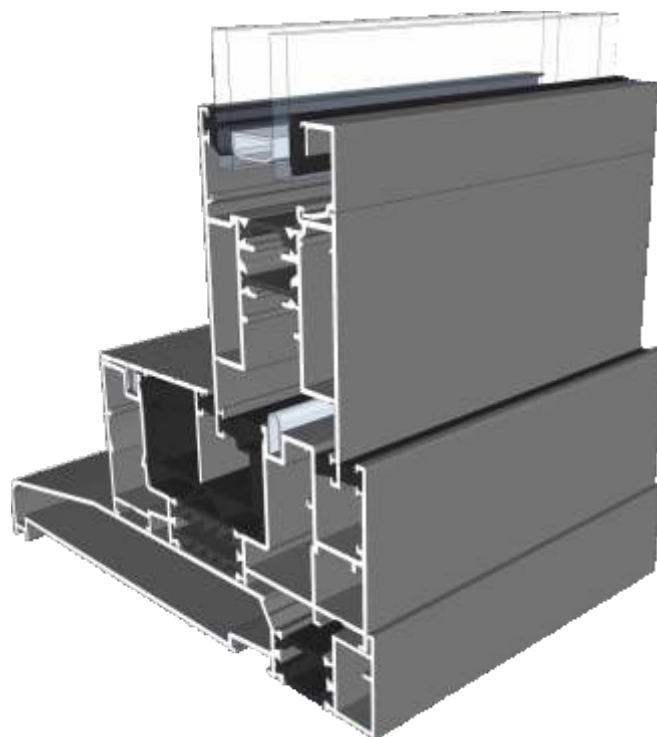

Two Track

Threshold With Cill