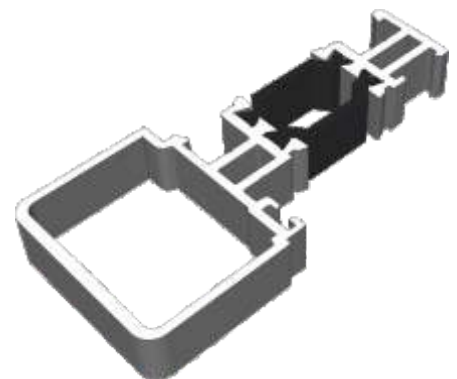

VG416 - 24mm Sash Bead

VG565 - Slim Interlock Bead

Cover Plates

VG514 - Two Track Cover

VG515 - Three Track Cover

VG537 - Slim Interlock Cover

VG530 - Interlock Cover

Slim Interlockers

VG535 - Slim Internal Interlock

VG536 - Slim External Interlock

VG534 - Slim Internal Interlock

VG539 - Slim Reinforced External Interlock

Heavy Duty Interlock

VG532 - Heavy Duty Section

VG533 - Heavy Duty Cover Cap