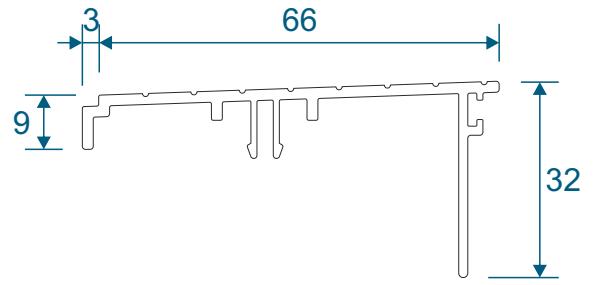

Meeting Stiles

4 Panel Stile	27
3 Panel, Two Track Stile	28

Outer Frames

VG511N - Two Track

VG513N - Three Track

Sash & Beads

VG521N - Sash

VG560 - 28mm Sash Bead

VG416 - 24mm Sash Bead

VG565 - Slim Interlock Bead

Cover Plates

VG514 - Two Track Cover

VG515 - Three Track Cover

VG537 - Slim Interlock Cover

VG530 - Interlock Cover

Slim Interlockers

VG535 - Slim Internal Interlock

VG536 - Slim External Interlock

VG534 - Slim Internal Interlock

VG539 - Slim Reinforced External Interlock

Heavy Duty Interlock

VG532 - Heavy Duty Section

VG533 - Heavy Duty Cover Cap